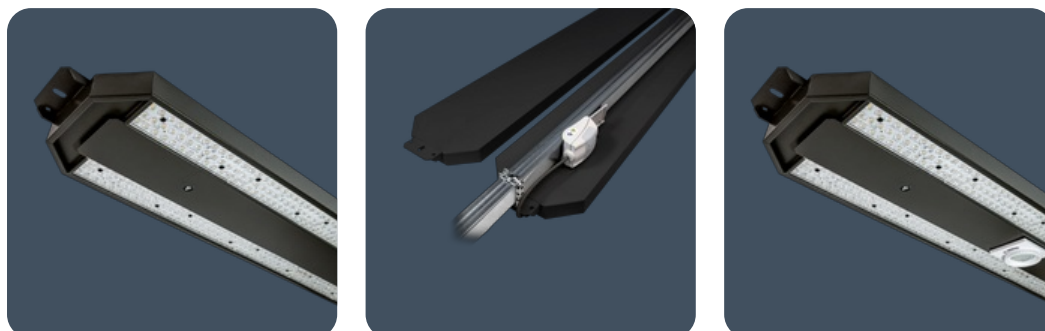

Power

LED power	101 W - 308 W	Circuit power	110 W - 322 W

LED characteristics

CRI	80+	Colour temperature	4000 K
Rated life (hours)	100 K - L70/B10		

Compliance

UKCA	Yes	CE	Yes
C-Tick (Aus)	Yes		

Dimensions

Standard and SmartScan

Emergency