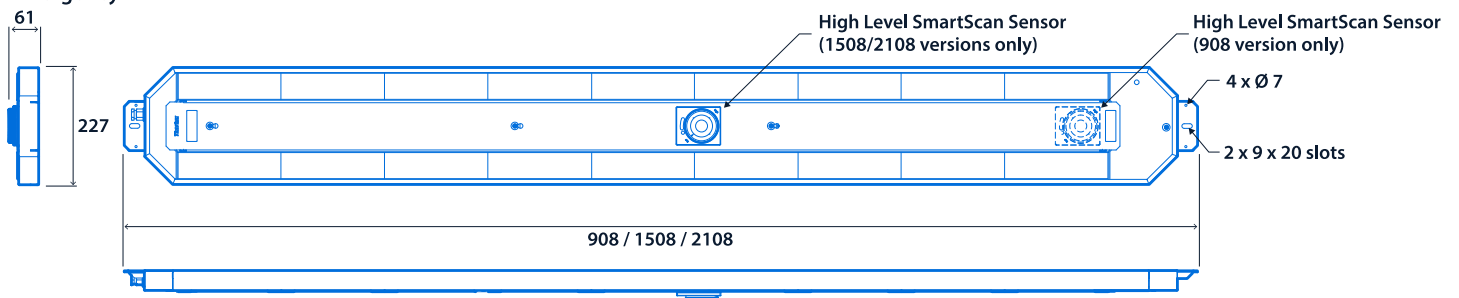

IP40

IK07

Up to 170.1 LL/CW

SMARTSCAN

LUXGUARD

Specification

Mounting	Surface Suspended	IP rating	IP40
Impact rating	IK07	Nominal size	800 mm 1400 mm 2000 mm
Max presence detection height	18 m		

Lighting

Power

LED power	101 W - 308 W	Circuit power	110 W - 322 W
-----------	---------------	---------------	---------------

LED characteristics

CRI	80+	Colour temperature	4000 K
Rated life (hours)	100 K - L70/B10		

Compliance

UKCA	Yes	CE	Yes
C-Tick (Aus)	Yes		

Dimensions

Standard and SmartScan

Emergency

Click or scan here

View Visio variants using our
online filtering tool

Information is correct as of 30 Jan 2025, however must not be interpreted as a guarantee of individual product performance and/or characteristics. We reserve the right to alter specifications and designs without prior notice.