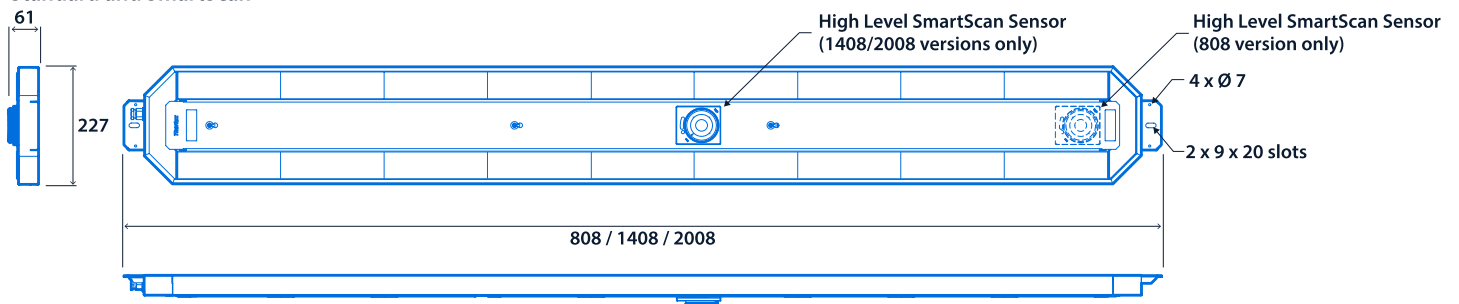

IP40

IK07

Up to 170.1 LL/CW

Specification

Mounting	Surface Suspended	IP rating	IP40
Impact rating	IK07	Nominal size	800 mm 1400 mm 2000 mm
Max presence detection height	18 m		

Lighting

Lumen output	17,460 lm - 49,760 lm	Efficacy	Up to 170.1 LL/CW
--------------	-----------------------	----------	-------------------

Emergency data

Emergency lumen output	960 lm - 1,090 lm	Emergency type	Maintained
Emergency duration	3 hours	Battery specification	Nickel Metal Hydride (NiMH)

Power

LED power	101 W - 308 W	Circuit power	110 W - 322 W
-----------	---------------	---------------	---------------

LED characteristics

CRI	80+	Colour temperature	4000 K
Rated life (hours)	100 K - L70/B10		

Compliance

UKCA	Yes	CE	Yes
C-Tick (Aus)	Yes		

Dimensions

Standard and SmartScan

Emergency

Click or scan here