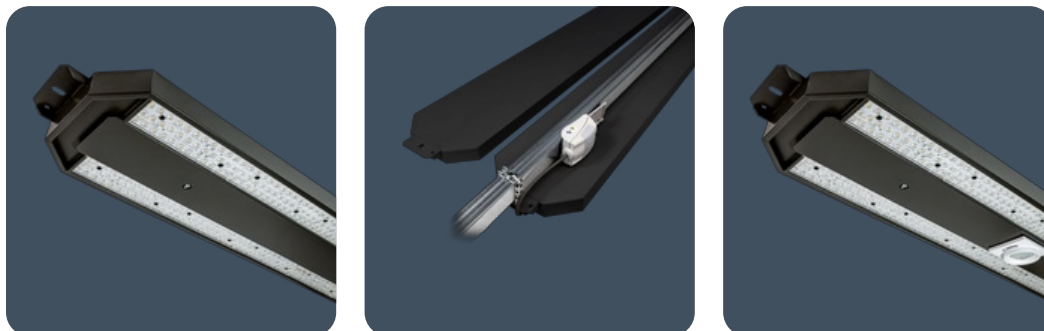

Power

LED power	101 W - 308 W	Circuit power	110 W - 322 W

LED characteristics

CRI	80+	Colour temperature	4000 K
Rated life (hours)	100 K - L70/B10		

Compliance

UKCA	Yes	CE	Yes
C-Tick (Aus)	Yes		

Dimensions

Standard and SmartScan

Emergency