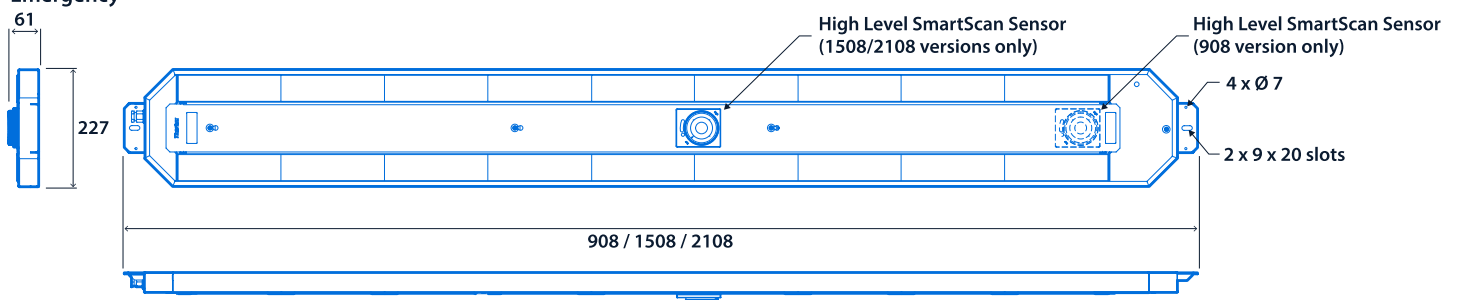

IP40

IK07

Up to 170.1 LL/CW

Specification

Mounting	Surface Suspended	IP rating	IP40
Impact rating	IK07	Nominal size	800 mm 1400 mm 2000 mm
Max presence detection height	18 m		

Lighting

Lumen output	17,460 lm - 49,760 lm	Efficacy	Up to 170.1 LL/CW
--------------	-----------------------	----------	-------------------

Emergency data

Emergency lumen output	960 lm - 1,090 lm	Emergency type	Maintained
Emergency duration	3 hours	Battery specification	Nickel Metal Hydride (NiMH)

Power

LED power	101 W - 308 W	Circuit power	110 W - 322 W
-----------	---------------	---------------	---------------

LED characteristics

CRI	80+	Colour temperature	4000 K
Rated life (hours)	100 K - L70/B10		

Compliance

UKCA	Yes	CE	Yes
C-Tick (Aus)	Yes		

Dimensions

Standard and SmartScan

Emergency

Click or scan here