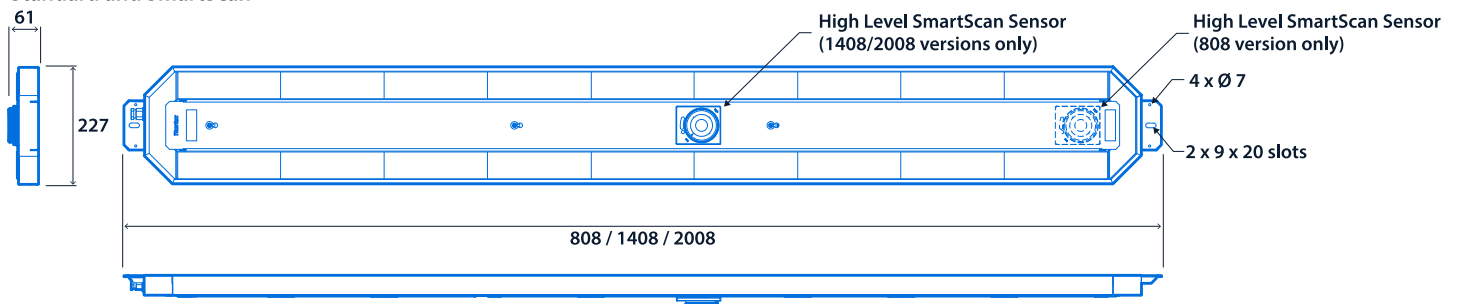

IP40

IK07

Up to 170.1 LL/CW

SMARTSCAN

LUXGUARD

Specification

Mounting	Surface Suspended	IP rating	IP40
Impact rating	IK07	Nominal size	800 mm 1400 mm 2000 mm
Max presence detection height	18 m		

Lighting

Power

LED power	101 W - 308 W	Circuit power	110 W - 322 W
-----------	---------------	---------------	---------------

LED characteristics

CRI	80+	Colour temperature	4000 K
Rated life (hours)	100 K - L70/B10		

Compliance

UKCA	Yes	CE	Yes
C-Tick (Aus)	Yes		

Dimensions

Standard and SmartScan

Emergency

Click or scan here

View Visio variants using our
online filtering tool

Information is correct as of 30 Jan 2025, however must not be interpreted as a guarantee of individual product performance and/or characteristics. We reserve the right to alter specifications and designs without prior notice.