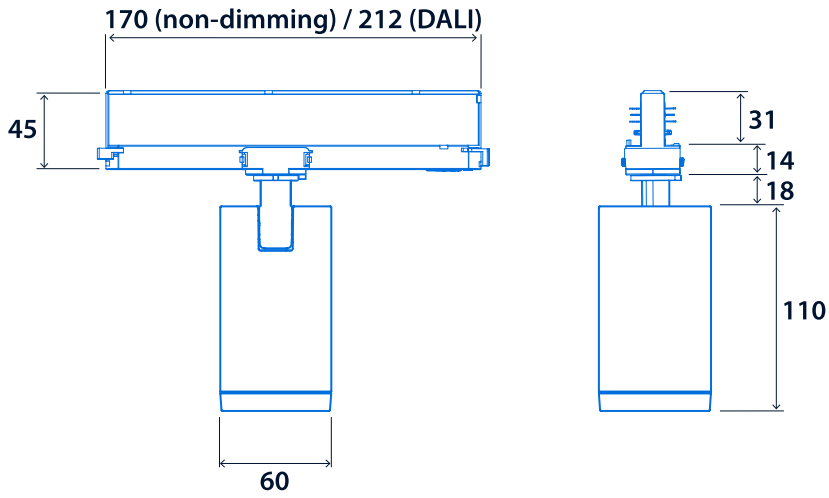

Dimensions

Track mounted non-dimming in white