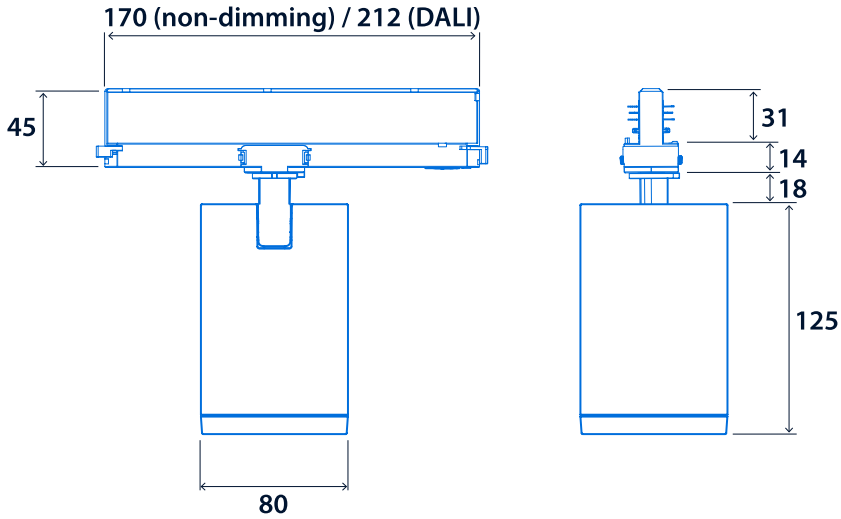

IP20

Up to 123.1 LL/CW

Specification

Mounting	Track	IP rating	IP20
----------	-------	-----------	------

Lighting

Lumen output	1,900 lm - 3,200 lm	Efficacy	Up to 123.1 LL/CW
--------------	---------------------	----------	-------------------

Power

LED power	15 W - 22 W	Circuit power	18 W - 26 W
-----------	-------------	---------------	-------------

LED characteristics

CRI	90+	Colour temperature	3000 K 4000 K
Rated life (hours)	67 K - L80/B10		

Compliance

UKCA	Yes	CE	Yes
C-Tick (Aus)	Yes		

Dimensions

Track mounted non-dimming in white

Track mounted DALI dimming in black

Narrow optic - 22° beam

Wide optic - 33° beam

Flood optic - 54° beam