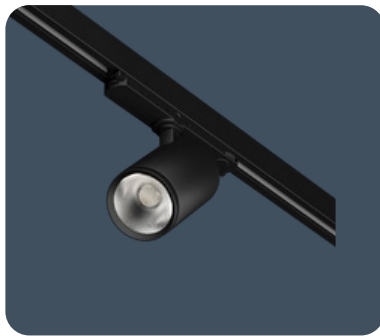

Track-mounted adjustable spotlights

Strike M is a stylish track-mounted spotlight with discreet in-track control gear and is perfectly suited for display and retail applications. The adaptable design allows interchangeable low glare optics, which are available in either narrow (22°), wide (33°) or flood (54°) beams, providing a smooth distribution and reducing spill light.

Strike M boasts the same great features as the Strike S, including CRI90 LEDs, 3000 K and 4000 K options as standard, and the ability to be rotated 350° azimuth and 90° vertically for a full range of movement. For use with the Track system.

Applications: Display & feature, retail, reception areas, hospitality, art galleries, museums, libraries

- Die-cast aluminium body
- 350° azimuth adjustment
- 90° vertical adjustment
- Low glare optical control
- Optimised beam distribution using lens for reduced spill light
- Fitted with CRI 90 LEDs, suitable for retail applications
- Suitable for installation into Global track

Compliance

UKCA	Yes	CE	Yes
C-Tick (Aus)	Yes		

Dimensions

Track mounted non-dimming in white

Track mounted DALI dimming in black

Narrow optic - 22° beam

Wide optic - 33° beam

Flood optic - 54° beam