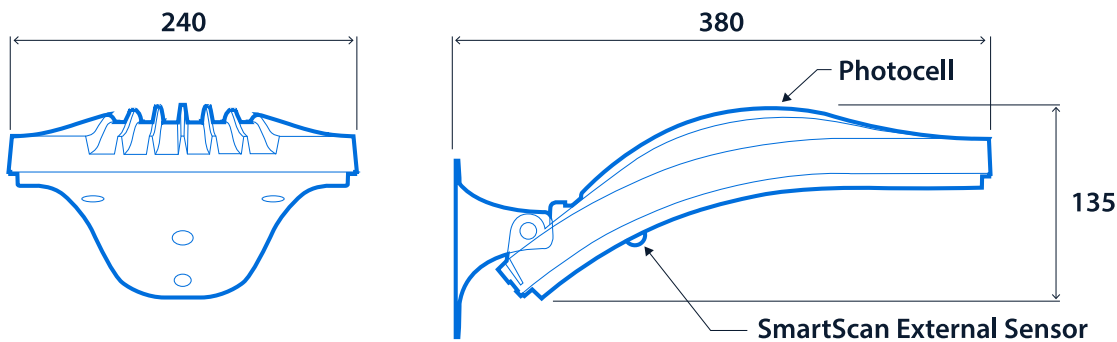

Compliance

UKCA	Yes	CE	Yes
C-Tick (Aus)	Yes	Energy efficiency class	This product contains a light source of energy efficiency class C
SmartScan wireless standards compliance	Europe: EN 300 220-1 V2.4.1/ EN 301 489-3 V1.6.1. Australasia: ACMA 2014 Radio Communication Standard 2014. Thorlux Patented Wireless Technology - GB2575724		

Dimensions

Mounting Accessories

Product code	Description	Weight
STF18750SV3	Single luminaire pole top mount - 76 mm dia. - Silver	1.2 kg
STF18750G2	Single luminaire pole top mount - 76 mm dia. - Graphite	1.2 kg
STF18751SV3	Single luminaire pole top mount - 60 mm dia. - Silver	1.5 kg
STF18751G2	Single luminaire pole top mount - 60 mm dia. - Graphite	1.5 kg
STF17330SV3	Pole top mounting kit - Silver - For use with spigot adaptor POT-89R or POT-76R, can accomodate up to 4 Starfloods	1.4 kg
STF17330G2	Pole top mounting kit - Graphite - For use with spigot adaptor POT-89R or POT-76R, can accomodate up to 4 Starfloods	1.4 kg
POT-114R	Single floodlight mounting pot - To fit on to 101 mm dia.	-
POT-89R	Single floodlight mounting pot - To fit on to 76 mm dia.	-
POT-76R	Single floodlight mounting pot - To fit on to 60 mm dia.	-