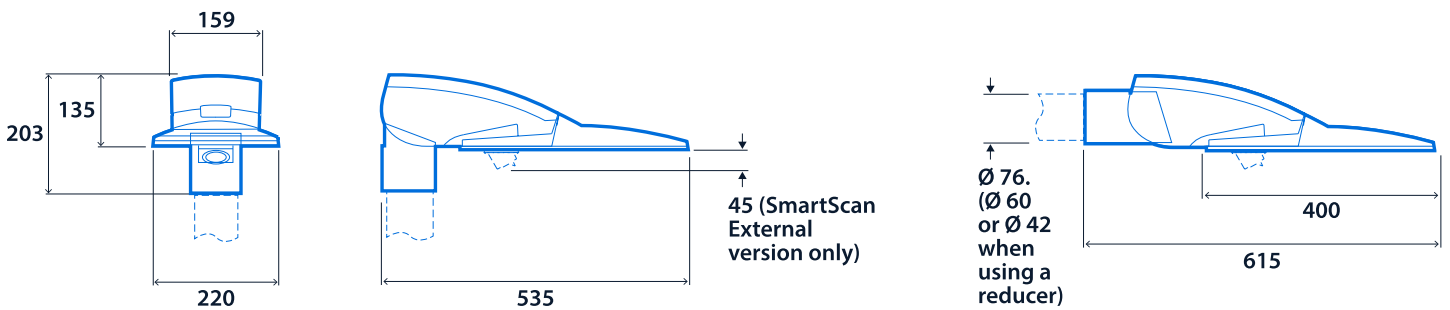

LED characteristics

CRI	70+	Colour temperature	4000 K
Rated life (hours)	100 K - L90/B10		

Compliance

UKCA	Yes	CE	Yes
C-Tick (Aus)	Yes		

Dimensions