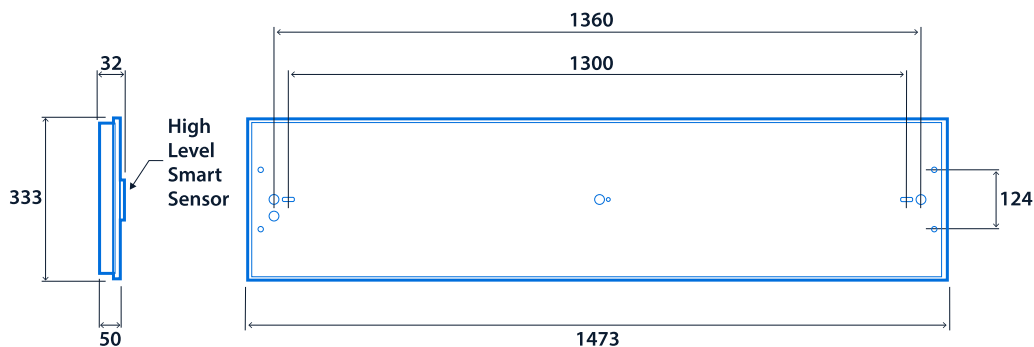

IP20

Up to 146.1 LL/CW

SMARTSCAN

LUXGUARD

Specification

Mounting	Surface	IP rating	IP20
Max presence detection height	18 m		

Lighting

Optic	Opal diffuser	Lumen output	9,540 lm - 33,450 lm
Efficacy	Up to 146.1 LL/CW		

Emergency data

Emergency lumen output	550 lm	Emergency type	Maintained
Emergency duration	3 hours	Battery specification	Nickel Metal Hydride (NiMH)

Power

LED power	65 W - 215 W	Circuit power	68 W - 229 W
-----------	--------------	---------------	--------------

LED characteristics

CRI	80+	Colour temperature	4000 K
Rated life (hours)	100 K - L70/B10		

Compliance

UKCA	Yes	CE	Yes
C-Tick (Aus)	Yes		

Dimensions

Dual line - 65/112/175W

Quad line - 190/215W

Click or scan here