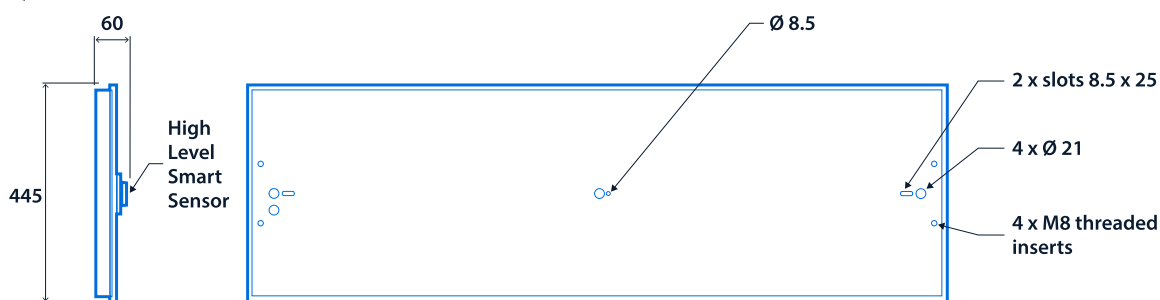

IP20

Up to 146.1 LL/CW

SMARTSCAN

LUXGUARD

Specification

Mounting	Surface	IP rating	IP20
Max presence detection height	18 m		

Lighting

Optic	Opal diffuser	Lumen output	9,540 lm - 33,450 lm
Efficacy	Up to 146.1 LL/CW		

Emergency data

Emergency lumen output	550 lm	Emergency type	Maintained
Emergency duration	3 hours	Battery specification	Nickel Metal Hydride (NiMH)

Power

LED power	65 W - 215 W	Circuit power	68 W - 229 W
-----------	--------------	---------------	--------------

LED characteristics

CRI	80+	Colour temperature	4000 K
Rated life (hours)	100 K - L70/B10		

Compliance

UKCA	Yes	CE	Yes
C-Tick (Aus)	Yes		

Dimensions

Dual line - 65/112/175W

Quad line - 190/215W

Click or scan here