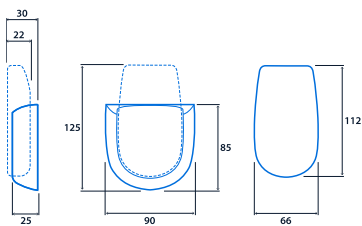

Dimensions