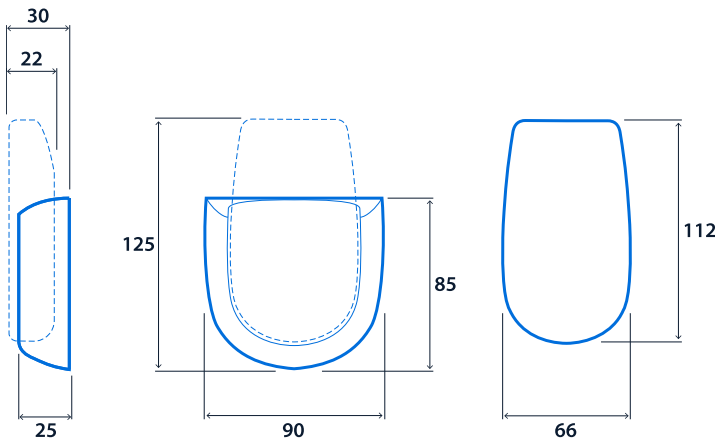

Dimensions