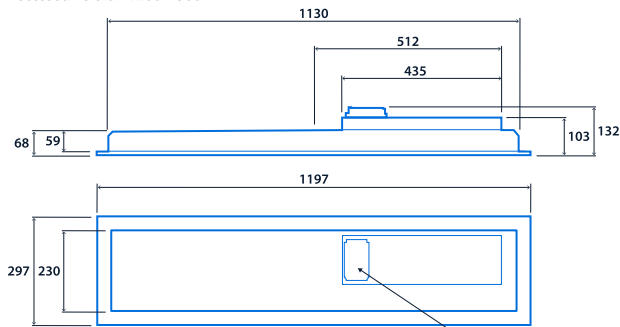

Power

LED power	15 W - 34 W	Circuit power	18 W - 38 W
-----------	-------------	---------------	-------------

LED characteristics

CRI	80+	Colour temperature	4000 K
Rated life (hours)	Up to 100 K - L90/B10		

Compliance

UKCA	Yes	CE	Yes
C-Tick (Aus)	Yes	Thermoplastic rating	TP(a)

Dimensions

Recessed version 600 x 600

3-pole TEE (SmartScan versions)
Fast-Fix wiring enclosure (Non-dimming and DALI versions)

Surface/Suspended version 600 x 600

Recessed version 1200 x 300

3-pole TEE (SmartScan versions)
Fast-Fix wiring enclosure (Non-dimming and DALI versions)

View the
range

Information is correct as of 22 Dec 2024, however must not be interpreted as a guarantee of individual product performance and/or characteristics. We reserve the right to alter specifications and designs without prior notice.