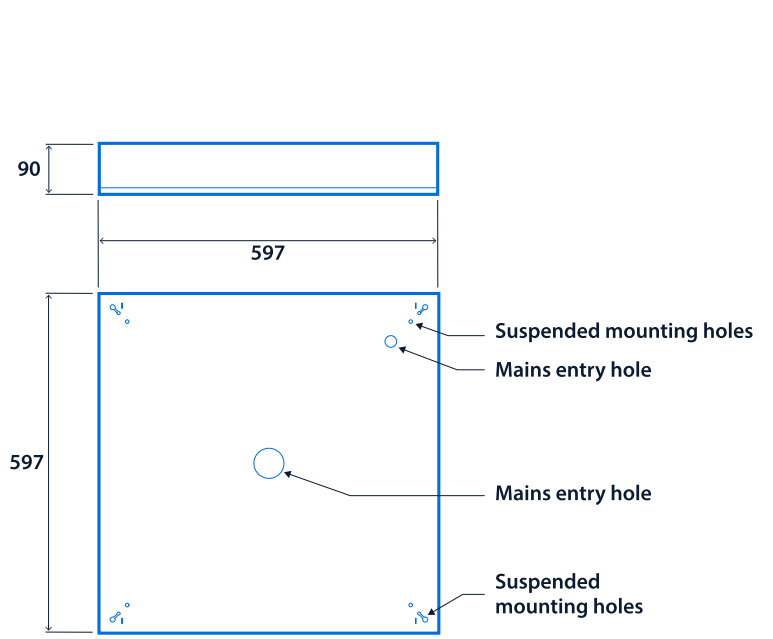

Available in; recessed, surface and pendant mounting options.

Applications: offices, teaching spaces, libraries, healthcare, meeting rooms and reception areas.

- Shallow body depth of 59 mm, 94 mm including the gearbox
- TM66 score of 2.7 - LIA/CIBSE certification scheme TSD-012 verified
- Suitable for most ceiling types with optional side arm suspensions and plasterboard mounting kits
- Designed to exclude dust, dirt and flies. All control gear is outside the LED enclosure
- Rapid installation using Fast-Fix wiring enclosure or SmartScan plug and play TEE connectors
- SmartScan wireless technology removes the need for control cabling. Ideal for retro-fit

Compliance

UKCA	Yes	CE	Yes
C-Tick (Aus)	Yes	Thermoplastic rating	TP(a)

Dimensions

Recessed version 600 x 600

3-pole TEE (SmartScan versions)
Fast-Fix wiring enclosure (Non-dimming and DALI versions)

Surface/Suspended version 600 x 600

Recessed version 1200 x 300

3-pole TEE (SmartScan versions)
Fast-Fix wiring enclosure (Non-dimming and DALI versions)

Click or scan here
View SkyPro variants using
our online filtering tool

Information is correct as of 12 Mar 2025, however must not be interpreted as a guarantee of individual product performance and/or characteristics. We reserve the right to alter specifications and designs without prior notice.