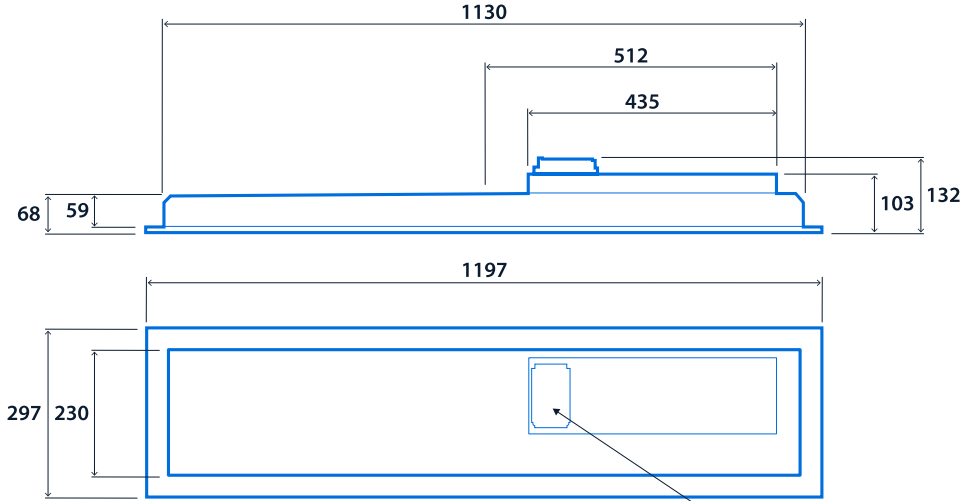

Up to IP54 (IP20 above ceiling)
Up to IK09
Up to 150.3 LL/CW
SMARTSCAN
LUXGUARD
TM66 circularity score 2.7

Specification

Mounting	Recessed Surface Suspended	IP rating	Up to IP54 (IP20 above ceiling)
Impact rating	Up to IK09	Nominal size	600 x 600 mm 1200 x 300 mm

Power

LED power	15 W - 34 W	Circuit power	18 W - 38 W
-----------	-------------	---------------	-------------

LED characteristics

CRI	80+	Colour temperature	4000 K
Rated life (hours)	Up to 100 K - L90/B10		

Compliance

UKCA	Yes	CE	Yes
C-Tick (Aus)	Yes	Thermoplastic rating	TP(a)

Dimensions

Recessed version 600 x 600

3-pole TEE (SmartScan versions)
Fast-Fix wiring enclosure (Non-dimming and DALI versions)

Surface/Suspended version 600 x 600

Recessed version 1200 x 300

3-pole TEE (SmartScan versions)
Fast-Fix wiring enclosure (Non-dimming and DALI versions)

Click or scan here
View SkyPro variants using
our online filtering tool

Information is correct as of 12 Mar 2025, however must not be interpreted as a guarantee of individual product performance and/or characteristics. We reserve the right to alter specifications and designs without prior notice.