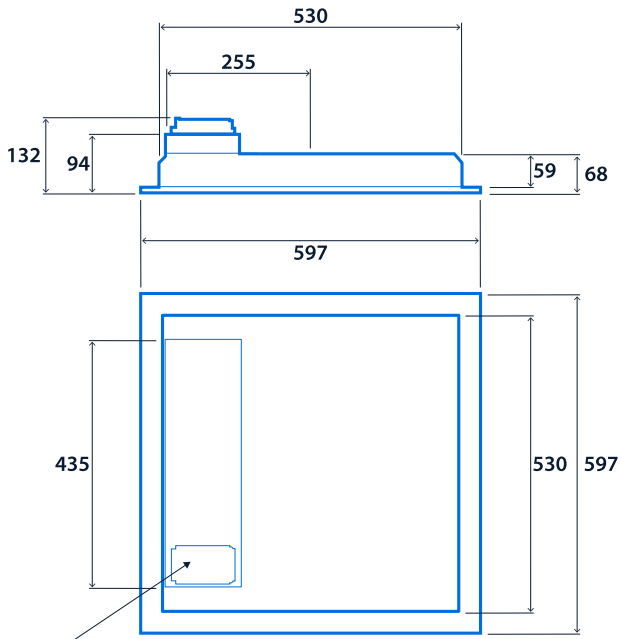

Up to IP54 (IP20 above ceiling)
Up to IK09
Up to 150.3 LL/CW
SMARTSCAN
LUXGUARD
TM66 circularity score 2.7

Specification

Mounting	Recessed Surface Suspended	IP rating	Up to IP54 (IP20 above ceiling)
Impact rating	Up to IK09	Nominal size	600 x 600 mm 1200 x 300 mm

Power

LED power	15 W - 34 W	Circuit power	18 W - 38 W
-----------	-------------	---------------	-------------

LED characteristics

CRI	80+	Colour temperature	4000 K
Rated life (hours)	Up to 100 K - L90/B10		

Compliance

UKCA	Yes	CE	Yes
C-Tick (Aus)	Yes	Thermoplastic rating	TP(a)

Dimensions

Recessed version 600 x 600

3-pole TEE (SmartScan versions)
Fast-Fix wiring enclosure (Non-dimming and DALI versions)

Surface/Suspended version 600 x 600

Recessed version 1200 x 300

3-pole TEE (SmartScan versions)
Fast-Fix wiring enclosure (Non-dimming and DALI versions)

Click or scan here
View SkyPro variants using
our online filtering tool

Information is correct as of 05 Feb 2025, however must not be interpreted as a guarantee of individual product performance and/or characteristics. We reserve the right to alter specifications and designs without prior notice.