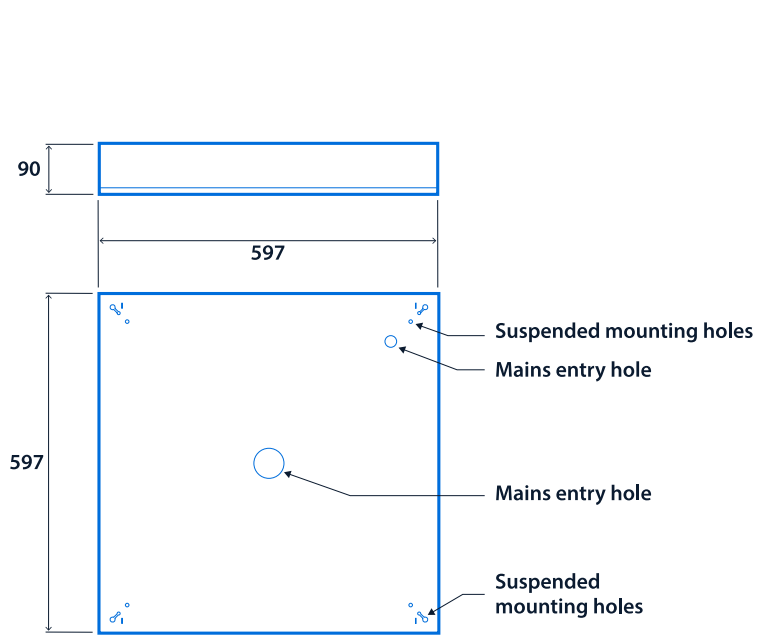

Available in; recessed, surface and pendant mounting options.

Applications: offices, teaching spaces, libraries, healthcare, meeting rooms and reception areas.

- Shallow body depth of 59 mm, 94 mm including the gearbox
- TM66 score of 2.7 - LIA/CIBSE certification scheme TSD-012 verified
- Suitable for most ceiling types with optional side arm suspensions and plasterboard mounting kits
- Designed to exclude dust, dirt and flies. All control gear is outside the LED enclosure
- Rapid installation using Fast-Fix wiring enclosure or SmartScan plug and play TEE connectors
- SmartScan wireless technology removes the need for control cabling. Ideal for retro-fit

Compliance

UKCA	Yes	CE	Yes
C-Tick (Aus)	Yes	Thermoplastic rating	TP(a)

Dimensions

Recessed version 600 x 600

3-pole TEE (SmartScan versions)
Fast-Fix wiring enclosure (Non-dimming and DALI versions)

Surface/Suspended version 600 x 600

Recessed version 1200 x 300

3-pole TEE (SmartScan versions)
Fast-Fix wiring enclosure (Non-dimming and DALI versions)

Click or scan here
View SkyPro variants using
our online filtering tool

Information is correct as of 05 Feb 2025, however must not be interpreted as a guarantee of individual product performance and/or characteristics. We reserve the right to alter specifications and designs without prior notice.