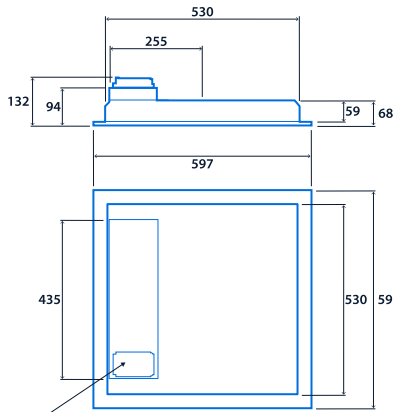

Up to IP54 (IP20 above ceiling)

Up to IK09

Up to 150.3 LL/CW

SMARTSCAN

LUXGUARD

TM66 circularity score 2.7

Specification

Mounting	Recessed Surface Suspended	IP rating	Up to IP54 (IP20 above ceiling)
Impact rating	Up to IK09	Nominal size	600 x 600 mm 1200 x 300 mm

Power

LED power	15 W - 34 W	Circuit power	18 W - 38 W
-----------	-------------	---------------	-------------

LED characteristics

CRI	80+	Colour temperature	4000 K
Rated life (hours)	Up to 100 K - L90/B10		

Compliance

UKCA	Yes	CE	Yes
C-Tick (Aus)	Yes	Thermoplastic rating	TP(a)

Dimensions

Recessed version 600 x 600

3-pole TEE (SmartScan versions)
Fast-Fix wiring enclosure (Non-dimming and DALI versions)

Surface/Suspended version 600 x 600

Recessed version 1200 x 300

3-pole TEE (SmartScan versions)
Fast-Fix wiring enclosure (Non-dimming and DALI versions)

View the
range

Information is correct as of 22 Dec 2024, however must not be interpreted as a guarantee of individual product performance and/or characteristics. We reserve the right to alter specifications and designs without prior notice.