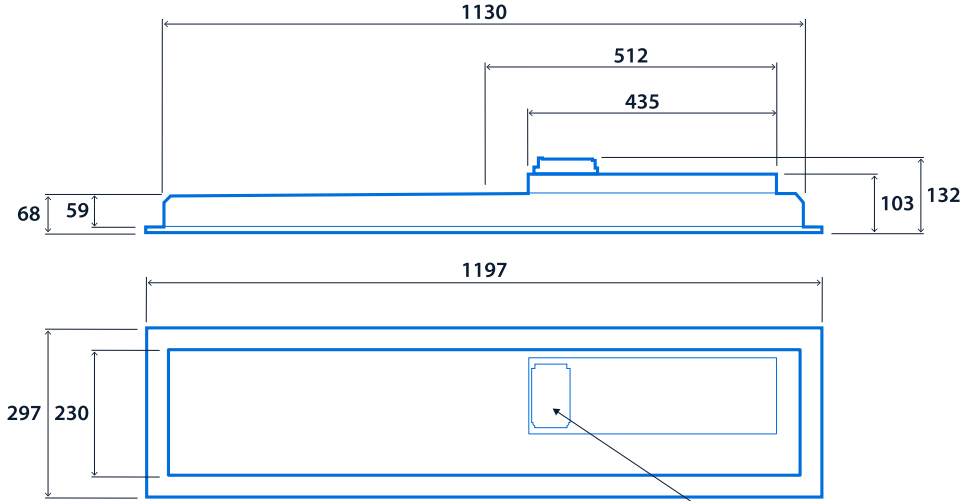

Up to IP54 (IP20 above ceiling)
Up to IK09
Up to 150.3 LL/CW
SMARTSCAN
LUXGUARD
TM66 circularity score 2.7

Specification

Mounting	Recessed Surface Suspended	IP rating	Up to IP54 (IP20 above ceiling)
Impact rating	Up to IK09	Nominal size	600 x 600 mm 1200 x 300 mm

Power

LED power	15 W - 34 W	Circuit power	18 W - 38 W
-----------	-------------	---------------	-------------

LED characteristics

CRI	80+	Colour temperature	4000 K
Rated life (hours)	Up to 100 K - L90/B10		

Compliance

UKCA	Yes	CE	Yes
C-Tick (Aus)	Yes	Thermoplastic rating	TP(a)

Dimensions

Recessed version 600 x 600

3-pole TEE (SmartScan versions)
Fast-Fix wiring enclosure (Non-dimming and DALI versions)

Surface/Suspended version 600 x 600

Recessed version 1200 x 300

3-pole TEE (SmartScan versions)
Fast-Fix wiring enclosure (Non-dimming and DALI versions)

Click or scan here
View SkyPro variants using
our online filtering tool

Information is correct as of 05 Feb 2025, however must not be interpreted as a guarantee of individual product performance and/or characteristics. We reserve the right to alter specifications and designs without prior notice.