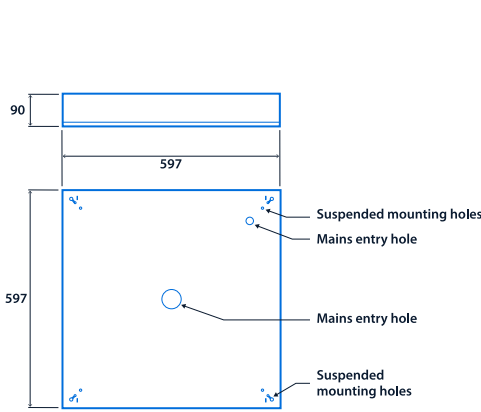

Compliance

UKCA	Yes	CE	Yes
C-Tick (Aus)	Yes	Thermoplastic rating	TP(a)

Dimensions

Recessed version 600 x 600

3-pole TEE (SmartScan versions)
Fast-Fix wiring enclosure (Non-dimming and DALI versions)

Surface/Suspended version 600 x 600

Recessed version 1200 x 300

3-pole TEE (SmartScan versions)
Fast-Fix wiring enclosure (Non-dimming and DALI versions)

View the
range

Information is correct as of 22 Dec 2024, however must not be interpreted as a guarantee of individual product performance and/or characteristics. We reserve the right to alter specifications and designs without prior notice.