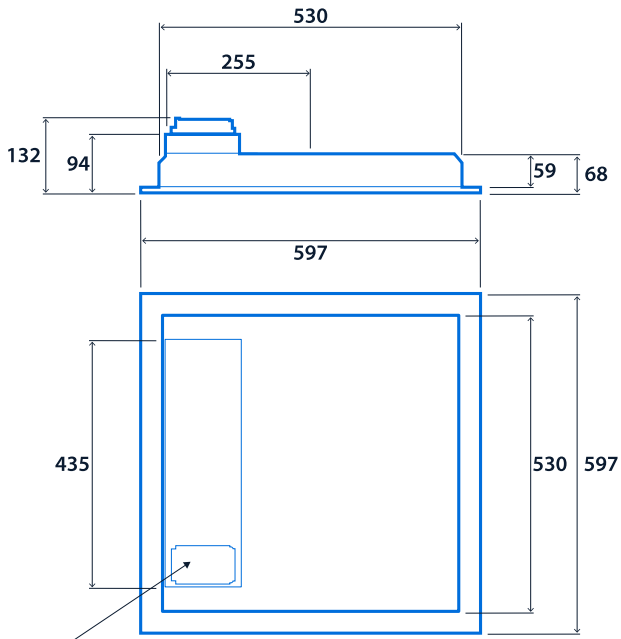

Up to IP54 (IP20 above ceiling)
Up to IK09
Up to 150.3 LL/CW
SMARTSCAN
LUXGUARD
TM66 circularity score 2.7

Specification

Mounting	Recessed Surface Suspended	IP rating	Up to IP54 (IP20 above ceiling)
Impact rating	Up to IK09	Nominal size	600 x 600 mm 1200 x 300 mm

Power

LED power	15 W - 34 W	Circuit power	18 W - 38 W
-----------	-------------	---------------	-------------

LED characteristics

CRI	80+	Colour temperature	4000 K
Rated life (hours)	Up to 100 K - L90/B10		

Compliance

UKCA	Yes	CE	Yes
C-Tick (Aus)	Yes	Thermoplastic rating	TP(a)

Dimensions

Recessed version 600 x 600

3-pole TEE (SmartScan versions)
Fast-Fix wiring enclosure (Non-dimming and DALI versions)

Surface/Suspended version 600 x 600

Recessed version 1200 x 300

3-pole TEE (SmartScan versions)
Fast-Fix wiring enclosure (Non-dimming and DALI versions)

Click or scan here
View SkyPro variants using
our online filtering tool

Information is correct as of 12 Mar 2025, however must not be interpreted as a guarantee of individual product performance and/or characteristics. We reserve the right to alter specifications and designs without prior notice.