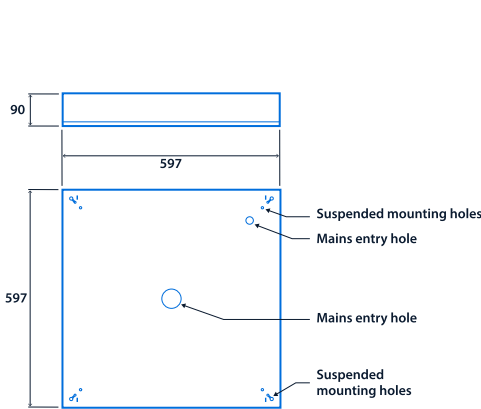

### Emergency data

Emergency lumen output	390 lm	Emergency type	Maintained
Emergency duration	3 hours	Battery specification	Nickel Metal Hydride (NiMH)

**Power**

LED power	15 W - 34 W	Circuit power	18 W - 38 W
-----------	-------------	---------------	-------------

**LED characteristics**

CRI	80+	Colour temperature	4000 K
Rated life (hours)	Up to 100 K - L90/B10		

**Compliance**

UKCA	Yes	CE	Yes
C-Tick (Aus)	Yes	Thermoplastic rating	TP(a)

**Dimensions**

Recessed version 600 x 600

Surface/Suspended version 600 x 600

3-pole TEE (SmartScan versions)  
Fast-Fix wiring enclosure (Non-dimming and DALI versions)

Recessed version 1200 x 300

3-pole TEE (SmartScan versions)  
Fast-Fix wiring enclosure (Non-dimming and DALI versions)