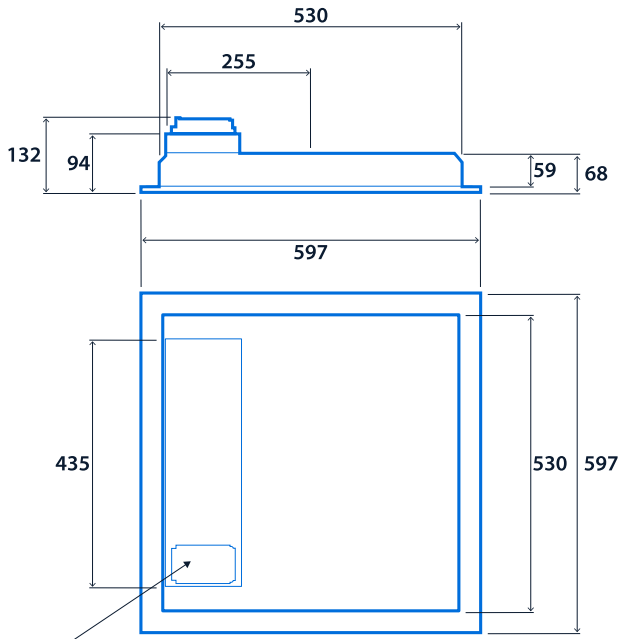

### Power

LED power	<b>15 W - 34 W</b>	Circuit power	<b>18 W - 38 W</b>
-----------	--------------------	---------------	--------------------

### Compliance

UKCA	<b>Yes</b>	CE	<b>Yes</b>
C-Tick (Aus)	<b>Yes</b>	Thermoplastic rating	<b>TP(a)</b>

Dimensions

Recessed version 600 x 600

3-pole TEE (SmartScan versions)  
Fast-Fix wiring enclosure (Non-dimming and DALI versions)