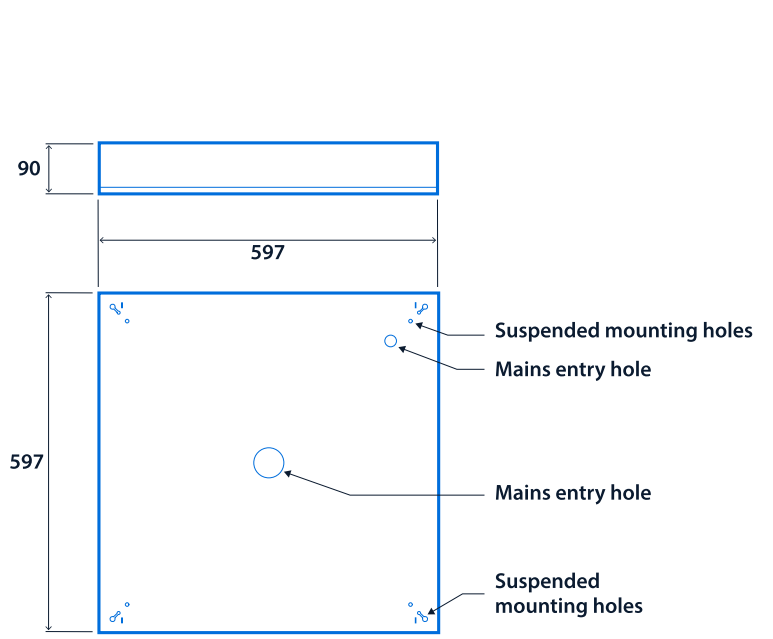

### Compliance

UKCA	<b>Yes</b>	CE	<b>Yes</b>
C-Tick (Aus)	<b>Yes</b>	Thermoplastic rating	<b>TP(a)</b>

Dimensions

Recessed version 600 x 600

3-pole TEE (SmartScan versions)  
Fast-Fix wiring enclosure (Non-dimming and DALI versions)

Surface/Suspended version 600 x 600

Recessed version 1200 x 300

3-pole TEE (SmartScan versions)  
Fast-Fix wiring enclosure (Non-dimming and DALI versions)

**Click or scan here**  
View SkyGlo variants using  
our online filtering tool