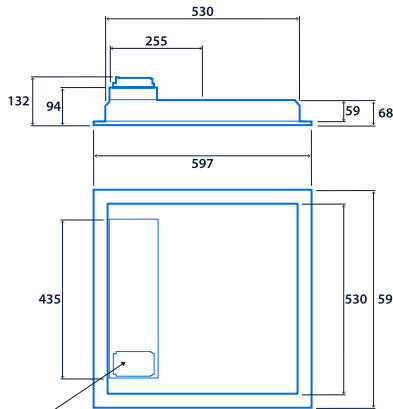

### Emergency data

Emergency lumen output	390 lm	Emergency type	Maintained
Emergency duration	3 hours	Battery specification	Nickel Metal Hydride (NiMH)

**Power**

LED power	15 W - 34 W	Circuit power	18 W - 38 W
-----------	-------------	---------------	-------------

**LED characteristics**

CRI	80+	Colour temperature	4000 K
Rated life (hours)	Up to 100 K - L90/B10		

**Compliance**

UKCA	Yes	CE	Yes
C-Tick (Aus)	Yes	Thermoplastic rating	TP(a)

**Dimensions**

Recessed version 600 x 600

Surface/Suspended version 600 x 600

3-pole TEE (SmartScan versions)  
Fast-Fix wiring enclosure (Non-dimming and DALI versions)

Recessed version 1200 x 300

3-pole TEE (SmartScan versions)  
Fast-Fix wiring enclosure (Non-dimming and DALI versions)