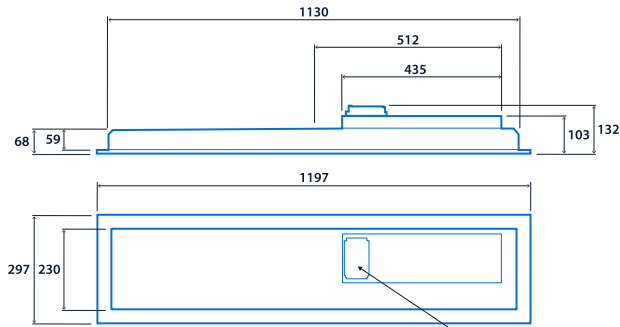

### Emergency data

Emergency lumen output	390 lm	Emergency type	Maintained
Emergency duration	3 hours	Battery specification	Nickel Metal Hydride (NiMH)

**Power**

LED power	15 W - 34 W	Circuit power	18 W - 38 W
-----------	-------------	---------------	-------------

**LED characteristics**

CRI	80+	Colour temperature	4000 K
Rated life (hours)	Up to 100 K - L90/B10		

**Compliance**

UKCA	Yes	CE	Yes
C-Tick (Aus)	Yes	Thermoplastic rating	TP(a)

**Dimensions**

Recessed version 600 x 600

Surface/Suspended version 600 x 600

3-pole TEE (SmartScan versions)  
Fast-Fix wiring enclosure (Non-dimming and DALI versions)

Recessed version 1200 x 300

3-pole TEE (SmartScan versions)  
Fast-Fix wiring enclosure (Non-dimming and DALI versions)