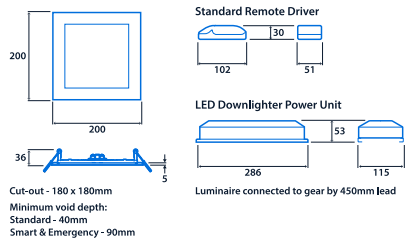

LED characteristics

CRI	80+	Colour temperature	3000 K 4000 K
Rated life (hours)	95 K - L80/B10		

Compliance

UKCA	Yes	CE	Yes
C-Tick (Aus)	Yes	Thermoplastic rating	TP(a)
SmartScan wireless standards compliance	Europe: EN 300 220-1 V2.4.1/ EN 301 489-3 V1.6.1. Australasia: ACMA 2014 Radio Communication Standard 2014. Thorlux Patented Wireless Technology - GB2575724		

Dimensions

View the range

Information is correct as of 22 Oct 2024, however must not be interpreted as a guarantee of individual product performance and/or characteristics. We reserve the right to alter specifications and designs without prior notice.