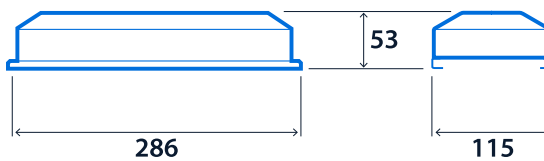

Circular LED edge-lit recessed downlighters

The R3 is a UK designed and manufactured LED edge-lit down light built to a high specification. It uses fire retardant panels in both opal and low glare versions. Available in 3000 K and 4000 K, the two power choices are complemented with emergency derivatives and SmartScan energy saving versions.

Construction

Thermoplastic rating TP(a)

LED characteristics

CRI	80+	Colour temperature	3000 K 4000 K
Rated life (hours)	50 K - L80/B10		

Compliance

UKCA	Yes	CE	Yes
C-Tick (Aus)	Yes	Energy efficiency class	This product contains a light source of energy efficiency class F
SmartScan wireless standards compliance	Europe: EN 300 220-1 V2.4.1/ EN 301 489-3 V1.6.1. Australasia: ACMA 2014 Radio Communication Standard 2014. Thorlux Patented Wireless Technology - GB2575724		

Dimensions

Cut-out - Ø 180
 Minimum void depth:
 Standard - 40mm
 Smart & Emergency - 90mm

Standard Remote Driver

LED Downlighter Power Unit

Luminaire connected to gear by 450mm lead

View the range