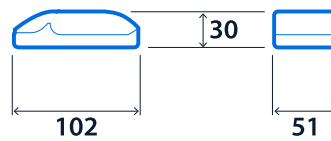

Construction

Thermoplastic rating TP(a)

LED characteristics

CRI	80+	Colour temperature	3000 K 4000 K
Rated life (hours)	50 K - L80/B10		

Compliance

UKCA	Yes	CE	Yes
C-Tick (Aus)	Yes	Energy efficiency class	This product contains a light source of energy efficiency class F
SmartScan wireless standards compliance	Europe: EN 300 220-1 V2.4.1/ EN 301 489-3 V1.6.1. Australasia: ACMA 2014 Radio Communication Standard 2014. Thorlux Patented Wireless Technology - GB2575724		

Dimensions

Cut-out - Ø 180
 Minimum void depth:
 Standard - 40mm
 Smart & Emergency - 90mm

Standard Remote Driver

LED Downlighter Power Unit

Luminaire connected to gear by 450mm lead

View the range