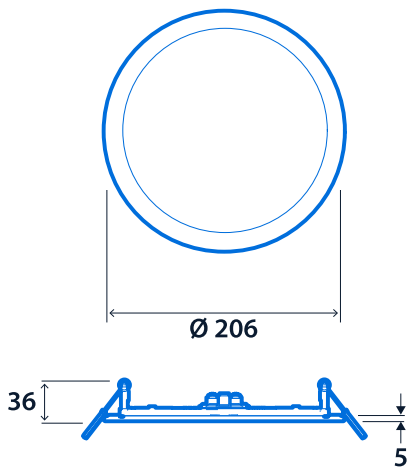

Specification

Mounting	Recessed	IP rating	Up to IP54 (IP40 above ceiling)
Max presence detection height	8 m		

Lighting

Optic	Low glare diffuser Opal diffuser	Lumen output	845 lm - 1,865 lm
Efficacy	Up to 91.8 LL/CW		

Emergency data

Emergency lumen output	200 lm - 235 lm	Emergency type	Maintained
Emergency duration	3 hours	Battery specification	Nickel Metal Hydride (NiMH)

Power

LED power	9 W - 18 W	Circuit power	11 W - 22 W
-----------	------------	---------------	-------------

Dimensions

Cut-out - Ø 180
 Minimum void depth:
 Standard - 40mm
 Smart & Emergency - 90mm

Standard Remote Driver

LED Downlighter Power Unit

Luminaire connected to gear by 450mm lead

View the range