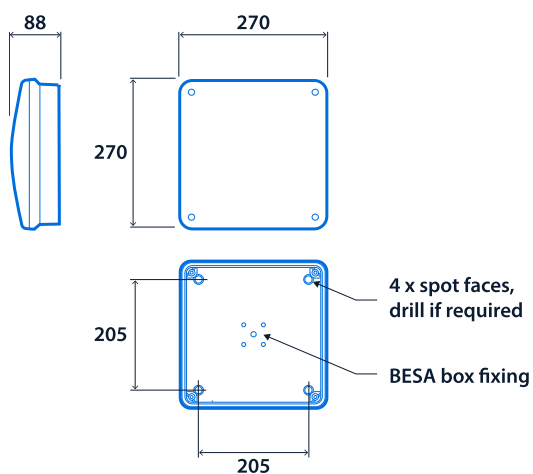

LED characteristics

CRI	80+	Colour temperature	4000 K
Rated life (hours)	100 K - L80/B10		

Compliance

UKCA	Yes	CE	Yes
C-Tick (Aus)	Yes		

Dimensions