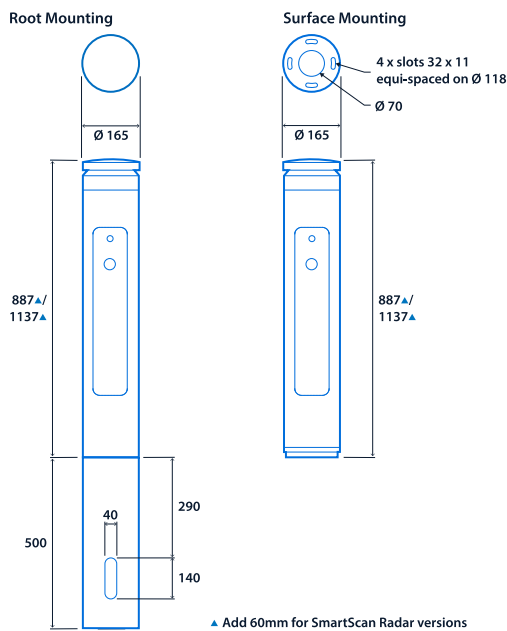

Specification

Mounting	Root Surface	IP rating	IP66
Impact rating	IK10	Nominal size	900 mm 1100 mm

Lighting

Lumen output (multiple)	Up to Area - 1495 / Pathway - 780 lm	Efficacy (multiple)	Up to Area - 62.5 LL/CW / Pathway - 50.0 LL/CW
-------------------------	--------------------------------------	---------------------	--

Emergency data

Emergency lumen output	190 lm	Emergency type	Maintained
Emergency duration	3 hours	Battery specification	Nickel Metal Hydride (NiMH)

Power

LED power (multiple)	Up to Area - 21 W / Pathway - 11 W	Circuit power (multiple)	Up to Area - 25 W / Pathway - 14 W
----------------------	------------------------------------	--------------------------	------------------------------------

LED characteristics

CRI	70+	Colour temperature	2700 K 4000 K
Rated life (hours)	100 K - L70/B10		

Compliance

SmartScan wireless standards compliance

Europe: EN 300 220-1 V2.4.1/ EN 301 489-3 V1.6.1. Australasia: ACMA 2014 Radio Communication Standard 2014. Thorlux Patented Wireless Technology - GB2575724

Dimensions

View the range

Information is correct as of 21 Nov 2024, however must not be interpreted as a guarantee of individual product performance and/or characteristics. We reserve the right to alter specifications and designs without prior notice.