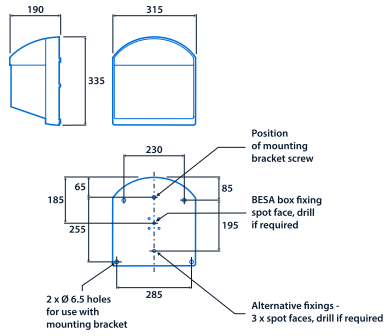

IP65

IK10

110 LL/CW

SMARTSCAN

LUXGUARD

Specification

| | | | |
|---------------|---------|-------------------------------|------|
| Mounting | Surface | IP rating | IP65 |
| Impact rating | IK10 | Max presence detection height | 8 m |

Lighting

| | | | |
|----------|-----------------|--------------|----------|
| Optic | Prismatic cover | Lumen output | 3,300 lm |
| Efficacy | 110 LL/CW | | |

Emergency data

| | | | |
|------------------------|---------|-----------------------|-----------------------------|
| Emergency lumen output | 250 lm | Emergency type | Maintained |
| Emergency duration | 3 hours | Battery specification | Nickel Metal Hydride (NiMH) |

Power

| | | | |
|-----------|------|---------------|------|
| LED power | 26 W | Circuit power | 30 W |
|-----------|------|---------------|------|

LED characteristics

| | | | |
|--------------------|-----------------|--------------------|------------------|
| CRI | 80+ | Colour temperature | 4000 K 5700 K |
| Rated life (hours) | 100 K - L70/B10 | | |

Compliance

| | | | |
|--------------|-----|----|-----|
| UKCA | Yes | CE | Yes |
| C-Tick (Aus) | Yes | | |

Dimensions

View the range

Information is correct as of 27 Dec 2024, however must not be interpreted as a guarantee of individual product performance and/or characteristics. We reserve the right to alter specifications and designs without prior notice.