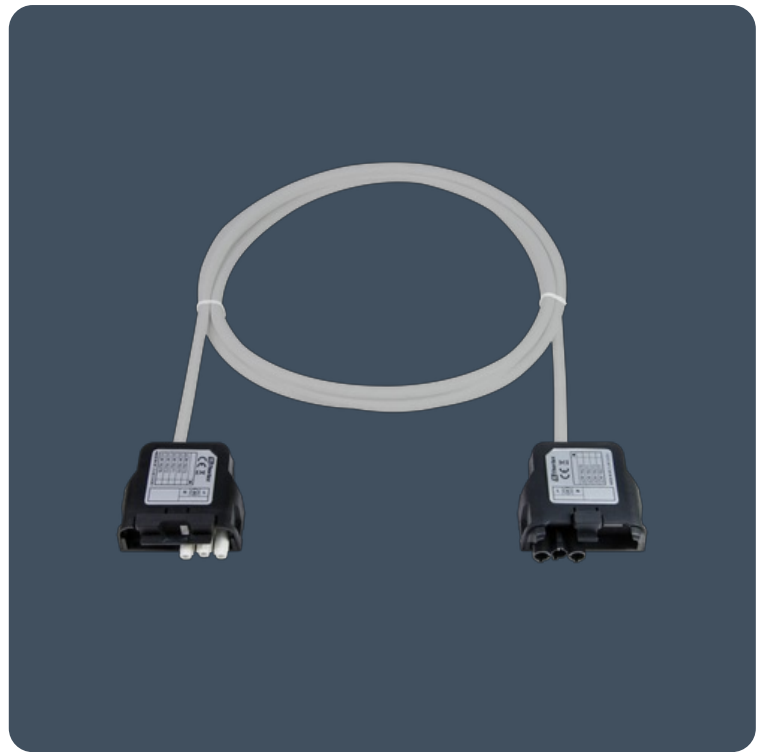

## 3-pole and 6-pole interconnecting leads for use with SmartScan and DALI recessed luminaires

3-pole and 6-pole pre-wired interconnecting leads for use with SmartScan and DALI recessed luminaires. Using the Thorlux Lighting Cable Management System will significantly reduce installation labour costs as recessed luminaires and cables are simply plugged together.

- Thorlux UK designed and manufactured
- LSOH - low smoke zero halogen cables
- Leads can be plugged together to extend wiring
- Future flexibility - plug and play
- Twin latch design - strong strain relief
- Constructed from flame retardant nylon
- Compliance with new standard BS EN 61535:2013

Notes: If modular wiring is not required please suffix luminaire catalogue number with NT e.g. XL18306SSNT