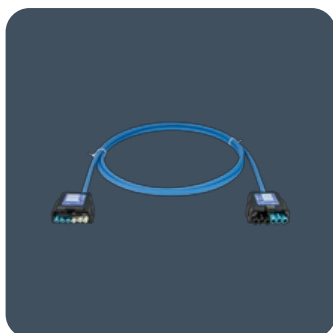

Lighting Cable Management

Click or scan here
View Lighting Cable
Management variants using
our online filtering tool