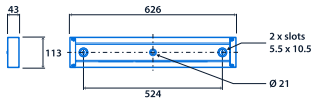

Compliance

UKCA	Yes	CE	Yes
C-Tick (Aus)	Yes		

Dimensions

View the range