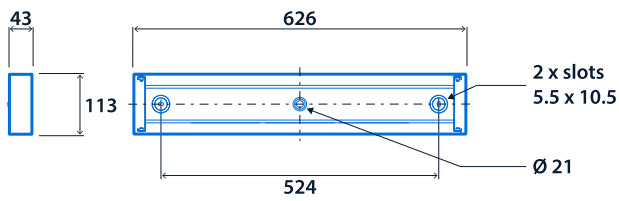

LED characteristics

CRI	80+	Colour temperature	4000 K
Rated life (hours)	67 K - L80/B10		

Compliance

UKCA	Yes	CE	Yes
C-Tick (Aus)	Yes		

Dimensions