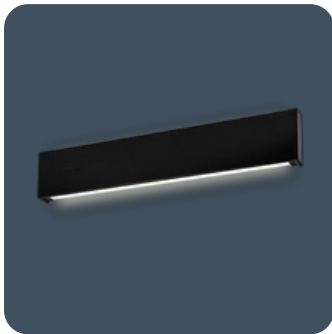

LED characteristics

CRI	80+	Colour temperature	4000 K
Rated life (hours)	67 K - L80/B10		

Compliance

UKCA	Yes	CE	Yes
C-Tick (Aus)	Yes		

Dimensions