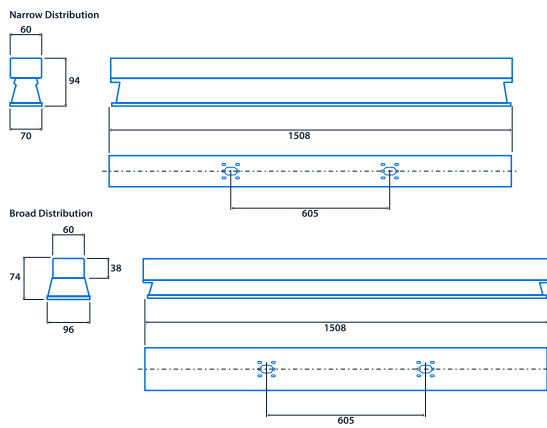

LED characteristics

CRI	80+	Colour temperature	4000 K
Rated life (hours)	100 K - L70/B10		

Compliance

UKCA	Yes	CE	Yes
C-Tick (Aus)	Yes	SmartScan wireless standards compliance	Europe: EN 300 220-1 V2.4.1/ EN 301 489-3 V1.6.1. Australasia: ACMA 2014. Thorlux Patented Wireless Technology - GB2575724

Dimensions