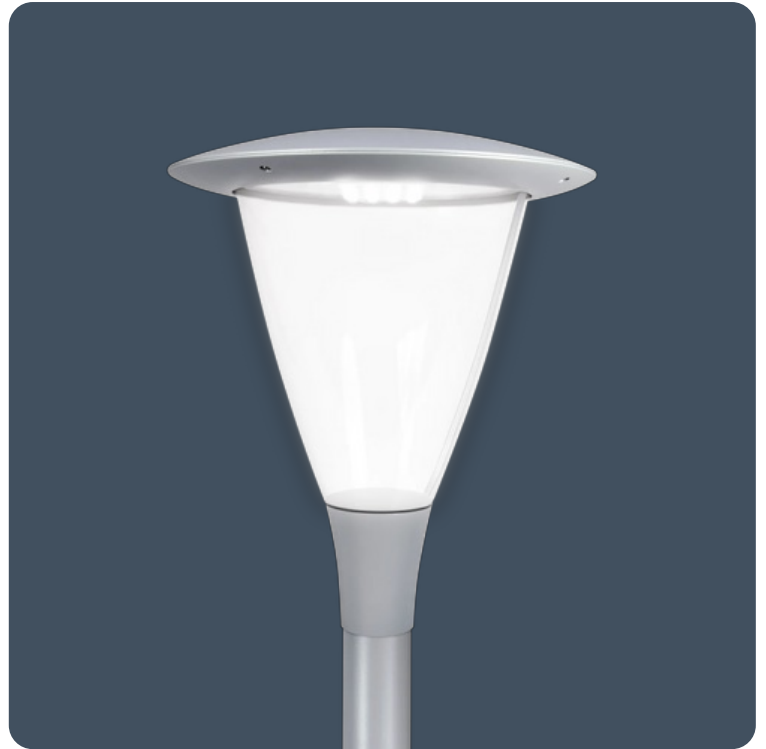

LED pole top amenity luminaires

Stylish IP66 rated pole top amenity luminaire with aluminium cast body and spigot adaptor. UV stabilised clear polycarbonate cover rated IP66 and IK10. Integral high quality LED driver.

Applications: car parks, amenity areas and hospital estates.

- Integral high efficiency driver
- Extremely efficient and long system life up to 100,000 hours
- Fits 76mm columns as standard (60mm to special order)
- Photocell option

IP66

IK10

Up to 120 LL/CW

Specification

Mounting	Column	IP rating	IP66
Impact rating	IK10	Windage rating	0.14 m ²

Lighting

Optic	Clear cover	Lumen output	4,320 lm - 6,825 lm
Efficacy	Up to 120 LL/CW		

Power

LED power	31 W - 52 W	Circuit power	36 W - 61 W
-----------	-------------	---------------	-------------

LED characteristics

CRI	70+	Colour temperature	4000 K
Rated life (hours)	100 K - L90/B10		

Dimensions