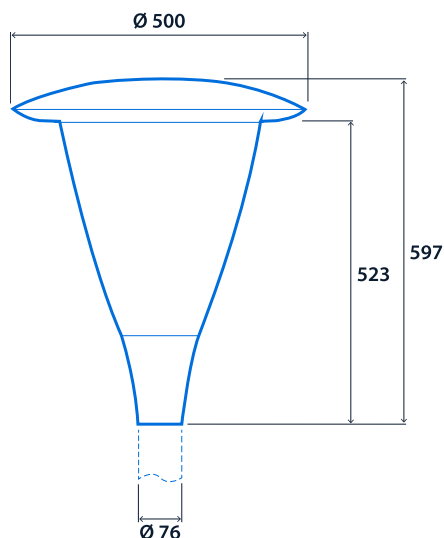

Compliance

UKCA	Yes	CE	Yes
C-Tick (Aus)	Yes		

Dimensions

Click or scan here
View Juno A variants using
our online filtering tool