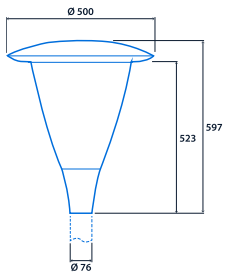

IP66

IK10

Up to 120 LL/CW

Specification

Mounting	Column	IP rating	IP66
Impact rating	IK10	Windage rating	0.14 m ²

Lighting

Optic	Clear cover	Lumen output	4,320 lm - 6,825 lm
Efficacy	Up to 120 LL/CW		

Power

LED power	31 W - 52 W	Circuit power	36 W - 61 W
-----------	-------------	---------------	-------------

LED characteristics

CRI	70+	Colour temperature	4000 K
Rated life (hours)	100 K - L90/B10		

Dimensions