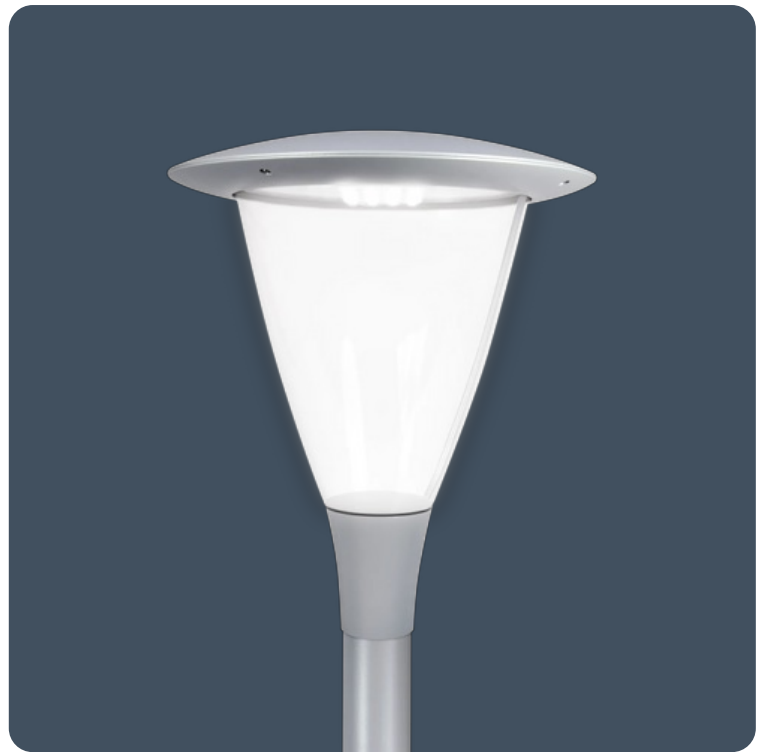

## LED pole top amenity luminaires

Stylish IP66 rated pole top amenity luminaire with aluminium cast body and spigot adaptor. UV stabilised clear polycarbonate cover rated IP66 and IK10. Integral high quality LED driver.

Applications: car parks, amenity areas and hospital estates.

- Integral high efficiency driver
- Extremely efficient and long system life up to 100,000 hours
- Fits 76mm columns as standard (60mm to special order)
- Photocell option

IP66

IK10

Up to 120 LL/CW

## Lighting

Optic	Clear cover	Lumen output	4,320 lm - 6,825 lm
Efficacy	Up to 120 LL/CW		