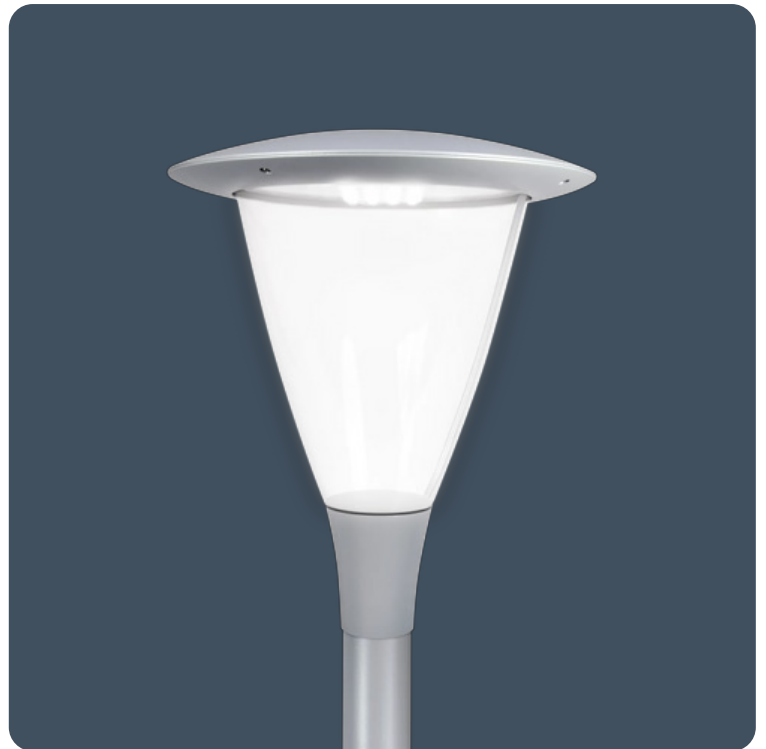

LED pole top amenity luminaires

Stylish IP66 rated pole top amenity luminaire with aluminium cast body and spigot adaptor. UV stabilised clear polycarbonate cover rated IP66 and IK10. Integral high quality LED driver.

Applications: car parks, amenity areas and hospital estates.

- Integral high efficiency driver
- Extremely efficient and long system life up to 100,000 hours
- Fits 76mm columns as standard (60mm to special order)
- Photocell option

IP66

IK10

Up to 120 LL/CW

Specification

Mounting	Column	IP rating	IP66
Impact rating	IK10	Windage rating	0.14 m ²

Lighting

Optic	Clear cover	Lumen output	4,320 lm - 6,825 lm
Efficacy	Up to 120 LL/CW		

Power

LED power	31 W - 52 W	Circuit power	36 W - 61 W
-----------	-------------	---------------	-------------

LED characteristics

CRI	70+	Colour temperature	4000 K
Rated life (hours)	100 K - L90/B10		

Compliance