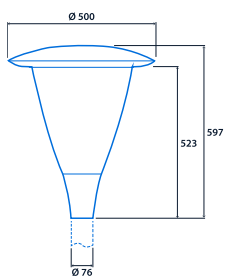

Dimensions