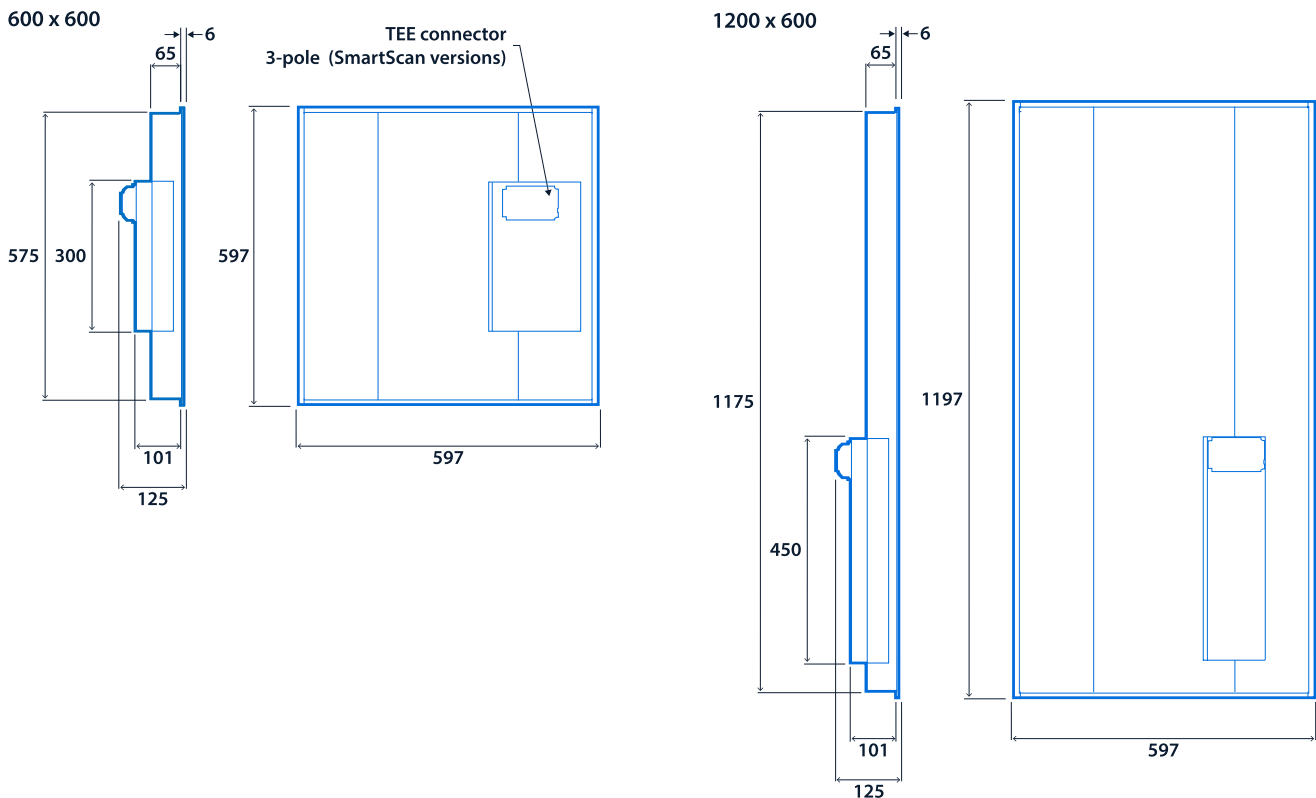

High performance recessed luminaires

The classic design of the Hi-Style offers both opal and low glare optic versions for EN12464-1/LG7 compliance providing excellent wall and vertical illumination. The Hi-Style is available in a range of wattages in both 600 x 600 mm and 1200 x 600 mm versions achieving efficiencies up to 150.0 LL/CW. The polycarbonate flame retardant TP(a) rated diffusers are designed to IP40 to exclude dust, dirt and flies.

Notes: 500 x 500 mm and air-handling versions available to special order

IP40 (IP20 above ceiling)

Up to 150.4 LL/CW

TM66 circularity score 2.7

Specification

Mounting	Recessed	IP rating	IP40 (IP20 above ceiling)
Nominal size	600 x 600 mm 1200 x 600 mm	Max presence detection height	8 m

Power

LED power	16 W - 60 W	Circuit power	19 W - 67 W
-----------	-------------	---------------	-------------

LED characteristics

CRI	80+	Colour temperature	4000 K
Rated life (hours)	100 K - L80/B10		

Compliance

UKCA	Yes	CE	Yes
C-Tick (Aus)	Yes	Thermoplastic rating	TP(a)

Dimensions

Hi-Style

Click or scan here
View Hi-Style variants using
our online filtering tool

Information is correct as of 12 Mar 2025, however must not be interpreted as a guarantee of individual product performance and/or characteristics. We reserve the right to alter specifications and designs without prior notice.