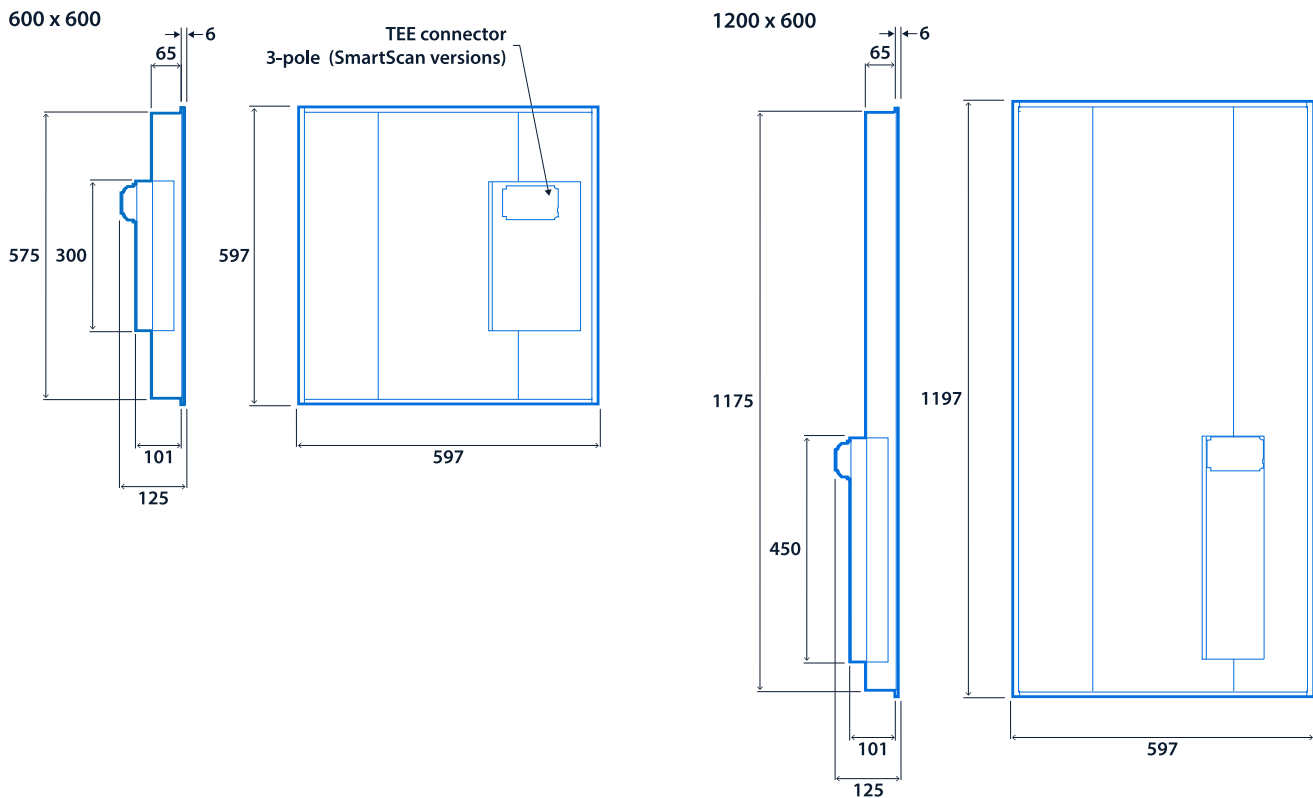

## Specification

Mounting	Recessed	IP rating	IP40 (IP20 above ceiling)
Nominal size	600 x 600 mm 1200 x 600 mm	Max presence detection height	8 m

## Emergency data

Emergency lumen output	380 lm - 560 lm	Emergency type	Maintained
Emergency duration	3 hours	Battery specification	Nickel Metal Hydride (NiMH)

## Power

LED power	16 W - 60 W	Circuit power	19 W - 67 W
-----------	-------------	---------------	-------------

## Dimensions