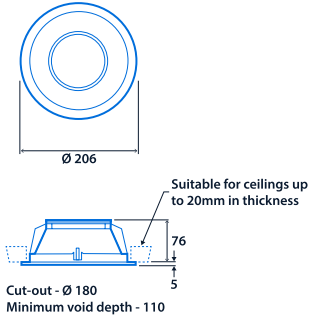

Compliance

UKCA	Yes	CE	Yes
C-Tick (Aus)	Yes		

Dimensions

11W and 24W Versions