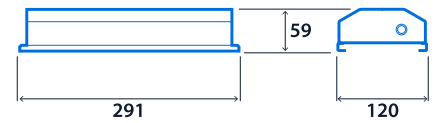

Downlighter Power Unit

for SmartScan Radar, SmartScan Radar Emergency, Emergency and AutoTest versions