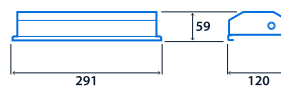

## Dimensions

11W and 24W Versions

51W Versions

Standard Remote Driver

Downlighter Power Unit  
for SmartScan Radar, SmartScan Radar Emergency, Emergency and AutoTest versions

View the range

Information is correct as of 22 Dec 2024, however must not be interpreted as a guarantee of individual product performance and/or characteristics. We reserve the right to alter specifications and designs without prior notice.