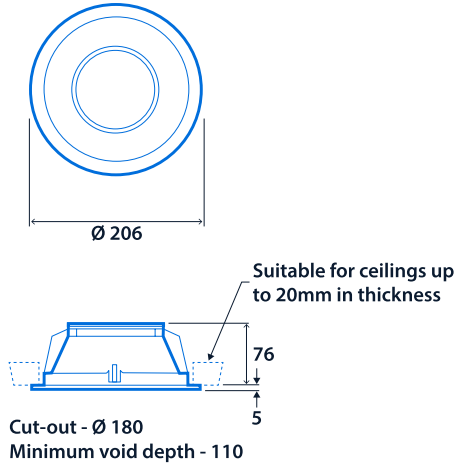

LED characteristics

CRI	80+ 90+	Colour temperature	3000 K 4000 K
Rated life (hours)	50 K - L70/B10		

Compliance

UKCA	Yes	CE	Yes
C-Tick (Aus)	Yes		

Dimensions

11W and 24W Versions