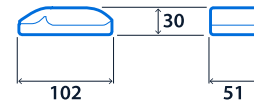

LED characteristics

CRI	80+ 90+	Colour temperature	3000 K 4000 K
Rated life (hours)	50 K - L70/B10		

Compliance

UKCA	Yes	CE	Yes
C-Tick (Aus)	Yes		

Dimensions

11W and 24W Versions

51W Versions

Standard Remote Driver