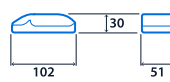

Standard Remote Driver