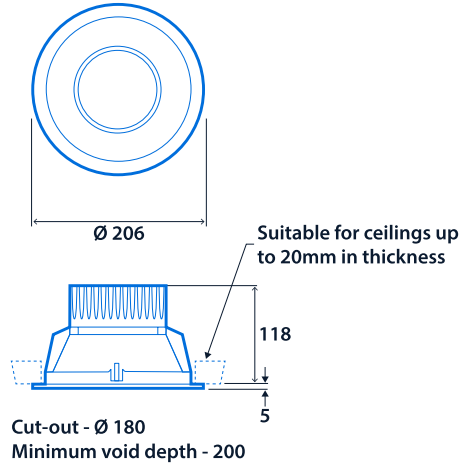

51W Versions

Standard Remote Driver

Downlighter Power Unit

for SmartScan Radar, SmartScan Radar Emergency, Emergency and AutoTest versions