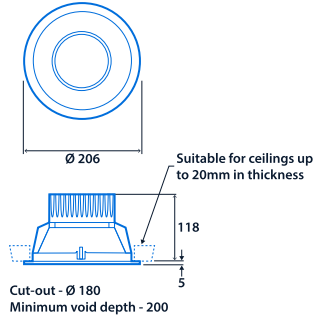

51W Versions

View the range