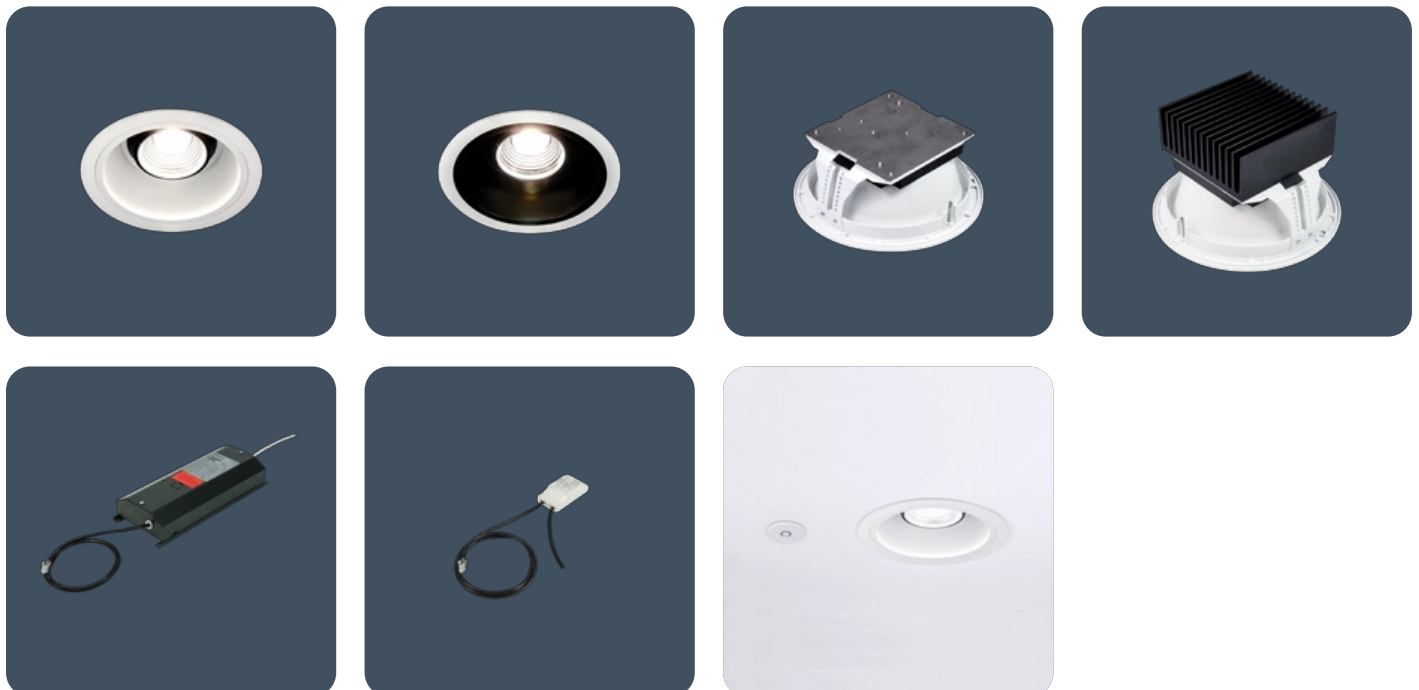

LED characteristics

CRI	80+ 90+	Colour temperature	3000 K 4000 K
Rated life (hours)	50 K - L70/B10		

Compliance

UKCA	Yes	CE	Yes
C-Tick (Aus)	Yes		

Dimensions

11W and 24W Versions

51W Versions

Standard Remote Driver

Downlighter Power Unit

for SmartScan Radar, SmartScan Radar Emergency, Emergency and AutoTest versions