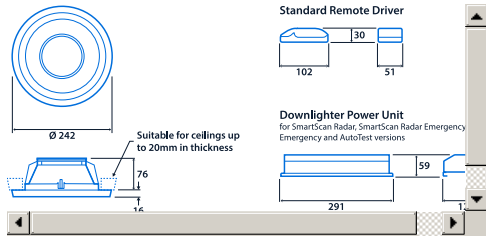

Power

LED power	8 W - 16 W	Circuit power	10 W - 19 W
-----------	------------	---------------	-------------

LED characteristics

CRI	80+	Colour temperature	4000 K
Rated life (hours)	63 K - L80/B10		

Compliance

UKCA	Yes	CE	Yes
C-Tick (Aus)	Yes		

Dimensions

View the range

Information is correct as of 27 Dec 2024, however must not be interpreted as a guarantee of individual product performance and/or characteristics. We reserve the right to alter specifications and designs without prior notice.