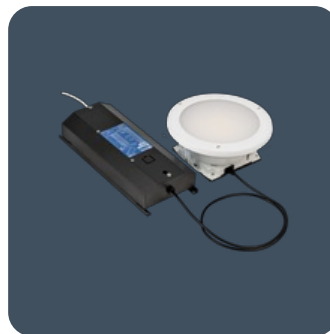

LED characteristics

CRI	80+	Colour temperature	4000 K
Rated life (hours)	63 K - L80/B10		

Compliance

UKCA	Yes	CE	Yes
C-Tick (Aus)	Yes		

Dimensions