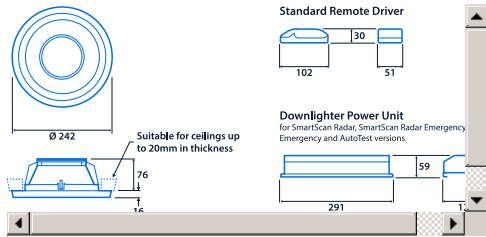

IP65 (IP20 above ceiling)
IK10
Up to 106.5 LL/CW
SMARTSCAN
LUXGUARD

Specification

Mounting	Recessed	IP rating	IP65 (IP20 above ceiling)
Impact rating	IK10	Max presence detection height	4 m

Lighting

Optic	Clear cover Satin cover	Lumen output	835 lm - 1,940 lm
Efficacy	Up to 106.5 LL/CW		

Emergency data

Emergency lumen output	260 lm - 330 lm	Emergency type	Maintained
Emergency duration	3 hours	Battery specification	Nickel Metal Hydride (NiMH)

Power

LED power	8 W - 16 W	Circuit power	10 W - 19 W
-----------	------------	---------------	-------------

LED characteristics

CRI	80+	Colour temperature	4000 K
Rated life (hours)	63 K - L80/B10		

Compliance

SmartScan wireless standards compliance

Europe: EN 300 220-1 V2.4.1/ EN 301 489-3 V1.6.1. Australasia: ACMA 2014 Radio Communication Standard 2014. Thorlux Patented Wireless Technology - GB2575724

Dimensions

View the range

Information is correct as of 23 Nov 2024, however must not be interpreted as a guarantee of individual product performance and/or characteristics. We reserve the right to alter specifications and designs without prior notice.