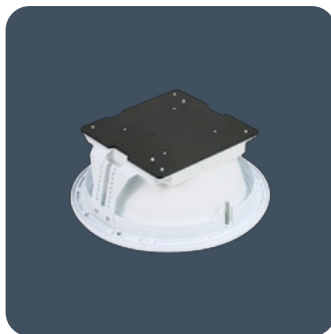

LED characteristics

CRI	80+	Colour temperature	4000 K
Rated life (hours)	63 K - L80/B10		

Compliance

UKCA	Yes	CE	Yes
C-Tick (Aus)	Yes		

Dimensions