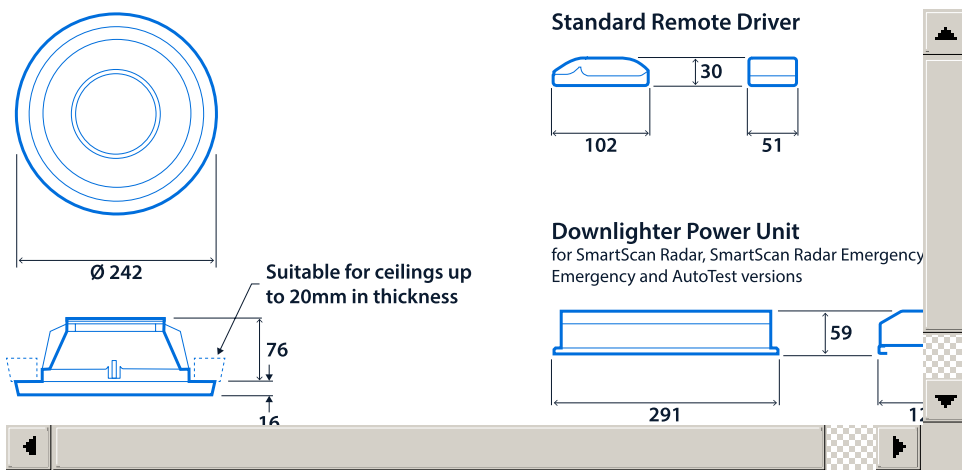

IP65 (IP20 above ceiling)
IK10
Up to 106.5 LL/CW
SMARTSCAN
LUXGUARD

Specification

Mounting	Recessed	IP rating	IP65 (IP20 above ceiling)
Impact rating	IK10		

Lighting

Optic	Clear cover Satin cover	Lumen output	835 lm - 1,940 lm
Efficacy	Up to 106.5 LL/CW		

Emergency data

Emergency lumen output	260 lm - 330 lm	Emergency type	Maintained
Emergency duration	3 hours	Battery specification	Nickel Metal Hydride (NiMH)

Power

LED power	8 W - 16 W	Circuit power	10 W - 19 W
-----------	------------	---------------	-------------

LED characteristics

CRI	80+	Colour temperature	4000 K
Rated life (hours)	63 K - L80/B10		

Compliance

UKCA	Yes	CE	Yes
C-Tick (Aus)	Yes		

Dimensions

Click or scan here

View G3 AL variants using our
online filtering tool