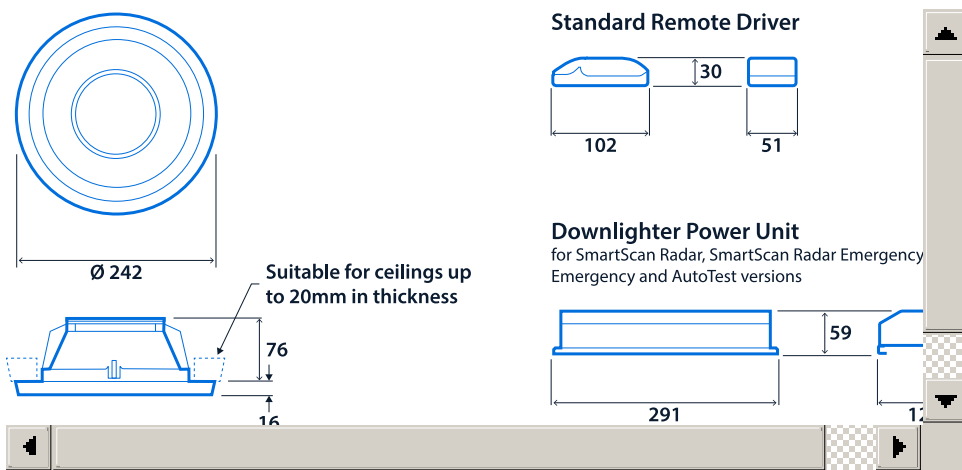

IP65 (IP20 above ceiling)
IK10
Up to 106.5 LL/CW
SMARTSCAN
LUXGUARD

Specification

Mounting	Recessed	IP rating	IP65 (IP20 above ceiling)
Impact rating	IK10		

Lighting

Optic	Clear cover Satin cover	Lumen output	835 lm - 1,940 lm
Efficacy	Up to 106.5 LL/CW		

Emergency data

Emergency lumen output	260 lm - 330 lm	Emergency type	Maintained
Emergency duration	3 hours	Battery specification	Nickel Metal Hydride (NiMH)

Power

LED power	8 W - 16 W	Circuit power	10 W - 19 W
-----------	------------	---------------	-------------

LED characteristics

CRI	80+	Colour temperature	4000 K
Rated life (hours)	63 K - L80/B10		

Compliance

UKCA	Yes	CE	Yes
C-Tick (Aus)	Yes		

Dimensions

Click or scan here

View G3 AL variants using our
online filtering tool