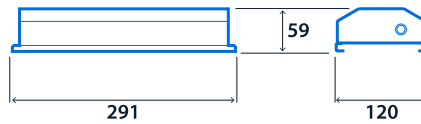

Downlighter Power Unit

for SmartScan Radar, SmartScan Radar Emergency, Emergency and AutoTest versions