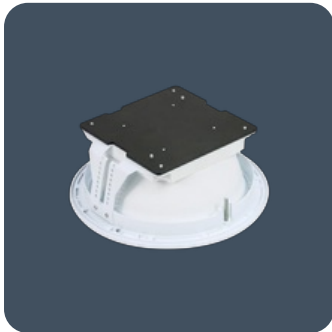

Circular LED recessed downlighters

Recessed luminaires with injection moulded reflector finished white. Open reflector, IP40, impact rated and IP65 versions available alongside decorative drop glass versions.

Applications: Offices, corridors, reception areas, toilets and retail.

- Toughened/safety drop glass attachments provide a measure of light on the ceiling
- Optional reinforcing board with centre cut aperture
- Supplied with remote gear unit fitted with 2 m supply lead
- SmartScan Radar versions fitted with TEE connector for LCM wiring
- CRI 90 option available to special order
- SmartScan wireless technology removes the need for control cabling. Ideal for retro-fit

Up to IP65 (IP20 above ceiling)

IK10

Up to 121.5 LL/CW

 SMARTSCAN

 LUXGUARD

Specification

Mounting	Recessed	IP rating	Up to IP65 (IP20 above ceiling)
Impact rating	IK10		

Lighting

Frosted inner drop glass

Light green tinted halo

IK10 polycarbonate

IP65 clear glass

IP65 frosted glass

IP65 / IK10 clear polycarbonate

Click or scan here
View G3 variants using our
online filtering tool

Information is correct as of 03 Feb 2025, however must not be interpreted as a guarantee of individual product performance and/or characteristics. We reserve the right to alter specifications and designs without prior notice.