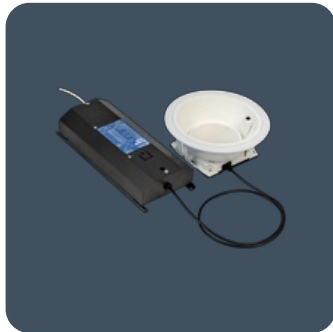

Circular LED recessed downlighters

Recessed luminaires with injection moulded reflector finished white. Open reflector, IP40, impact rated and IP65 versions available alongside decorative drop glass versions.

Applications: Offices, corridors, reception areas, toilets and retail.

- Toughened/safety drop glass attachments provide a measure of light on the ceiling
- Optional reinforcing board with centre cut aperture
- Supplied with remote gear unit fitted with 2 m supply lead
- SmartScan Radar versions fitted with TEE connector for LCM wiring
- CRI 90 option available to special order
- SmartScan wireless technology removes the need for control cabling. Ideal for retro-fit

Up to IP65 (IP20 above ceiling)

IK10

Up to 121.5 LL/CW

 SMARTSCAN

 LUXGUARD

Specification

Mounting	Recessed	IP rating	Up to IP65 (IP20 above ceiling)
Impact rating	IK10		

Lighting

Frosted inner drop glass

Light green tinted halo

IK10 polycarbonate

IP65 clear glass

IP65 frosted glass

IP65 / IK10 clear polycarbonate

Click or scan here
View G3 variants using our
online filtering tool

Information is correct as of 03 Feb 2025, however must not be interpreted as a guarantee of individual product performance and/or characteristics. We reserve the right to alter specifications and designs without prior notice.