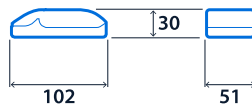

Standard Remote Driver