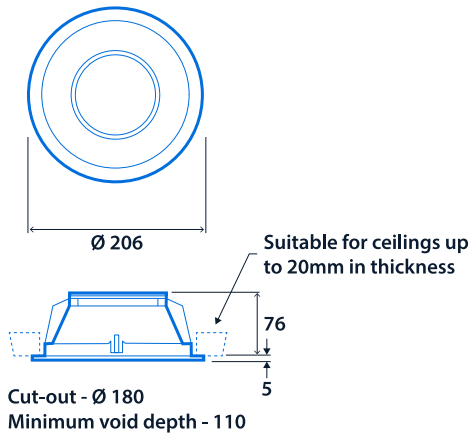

LED characteristics

CRI	80+	Colour temperature	3000 K 4000 K
Rated life (hours)	100 K - L80/B10		

Compliance

UKCA	Yes	CE	Yes
C-Tick (Aus)	Yes		

Dimensions

Standard Remote Driver

Downlighter Power Unit

for SmartScan Radar, SmartScan Radar Emergency, Emergency and AutoTest versions