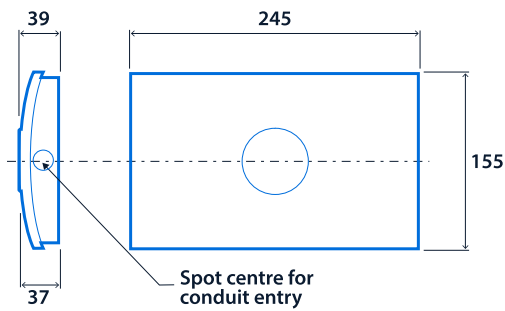

Up to IP66 0 LL/CW SMARTSCAN

Specification

Mounting	Surface	IP rating	Up to IP66
----------	---------	-----------	------------

Emergency data

Emergency lumen output	555 lm - 565 lm	Emergency type	Non-maintained
Emergency duration	3 hours	Battery specification	Nickel Metal Hydride (NiMH)

Power

LED power	4 W	Circuit power	4 W
-----------	-----	---------------	-----

Compliance

UKCA	Yes	CE	Yes
C-Tick (Aus)	Yes		

Dimensions

Square body

Circular body

Click or scan here