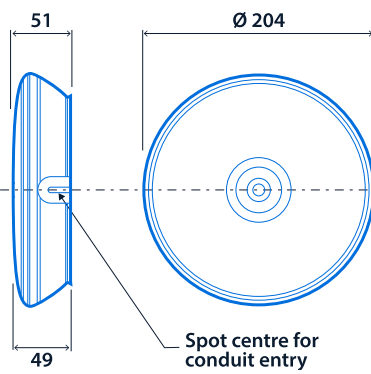

Up to IP66 0 LL/CW SMARTSCAN

Specification

Mounting	Surface	IP rating	Up to IP66
----------	---------	-----------	------------

Emergency data

Emergency lumen output	555 lm - 565 lm	Emergency type	Non-maintained
Emergency duration	3 hours	Battery specification	Nickel Metal Hydride (NiMH)

Power

LED power	4 W	Circuit power	4 W
-----------	-----	---------------	-----

Compliance

UKCA	Yes	CE	Yes
C-Tick (Aus)	Yes		

Dimensions

Square body

Circular body

Click or scan here