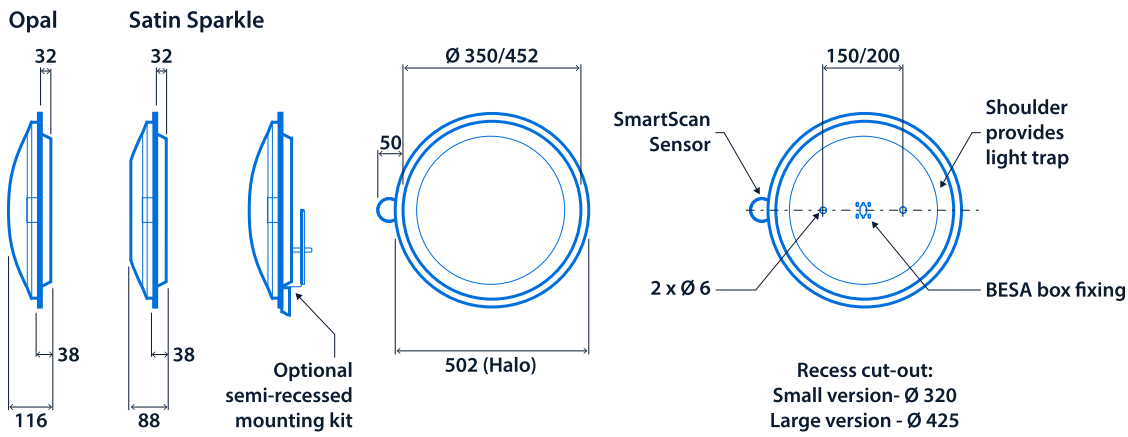

LED characteristics

CRI	80+	Colour temperature	4000 K
Rated life (hours)	100 K - L80/B10		

Compliance

UKCA	Yes	CE	Yes
C-Tick (Aus)	Yes	Thermoplastic rating	TP(a)

Dimensions