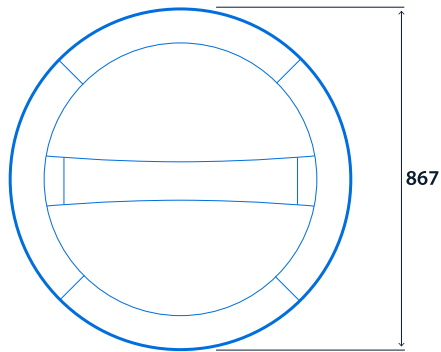

LED characteristics

CRI	80+	Colour temperature	4000 K
Rated life (hours)	100 K - L70/B10		

Compliance

UKCA	Yes	CE	Yes
C-Tick (Aus)	Yes		

Dimensions

Suspended