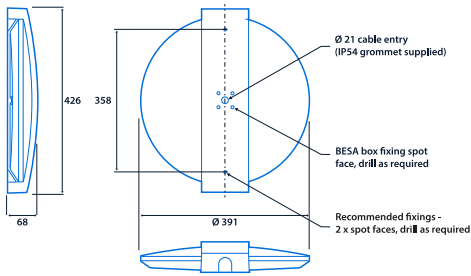

## Power

LED power	20 W	Circuit power	23 W
-----------	------	---------------	------

## Dimensions

View the range

Information is correct as of 08 Jan 2025, however must not be interpreted as a guarantee of individual product performance and/or characteristics. We reserve the right to alter specifications and designs without prior notice.