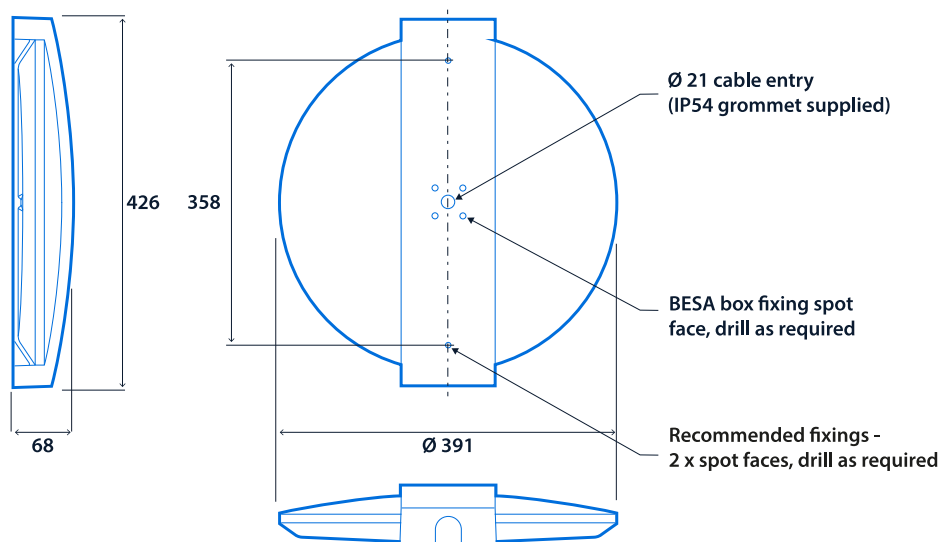

IP54

IK09

132.6 LL/CW

Specification

Mounting	Surface	IP rating	IP54
Impact rating	IK09	Max presence detection height	8 m

Lighting

Optic	Satin sparkle cover	Lumen output	3,050 lm
Efficacy	132.6 LL/CW		

Emergency data

Emergency lumen output	205 lm	Emergency type	Maintained
Emergency duration	3 hours	Battery specification	Nickel Metal Hydride (NiMH)

Power

LED power	20 W	Circuit power	23 W
-----------	------	---------------	------

LED characteristics

CRI	80+	Colour temperature	4000 K
Rated life (hours)	100 K - L80/B10		

Compliance

UKCA	Yes	CE	Yes
C-Tick (Aus)	Yes		

Dimensions

Clara 360

Click or scan here
View Clara 360 variants using
our online filtering tool