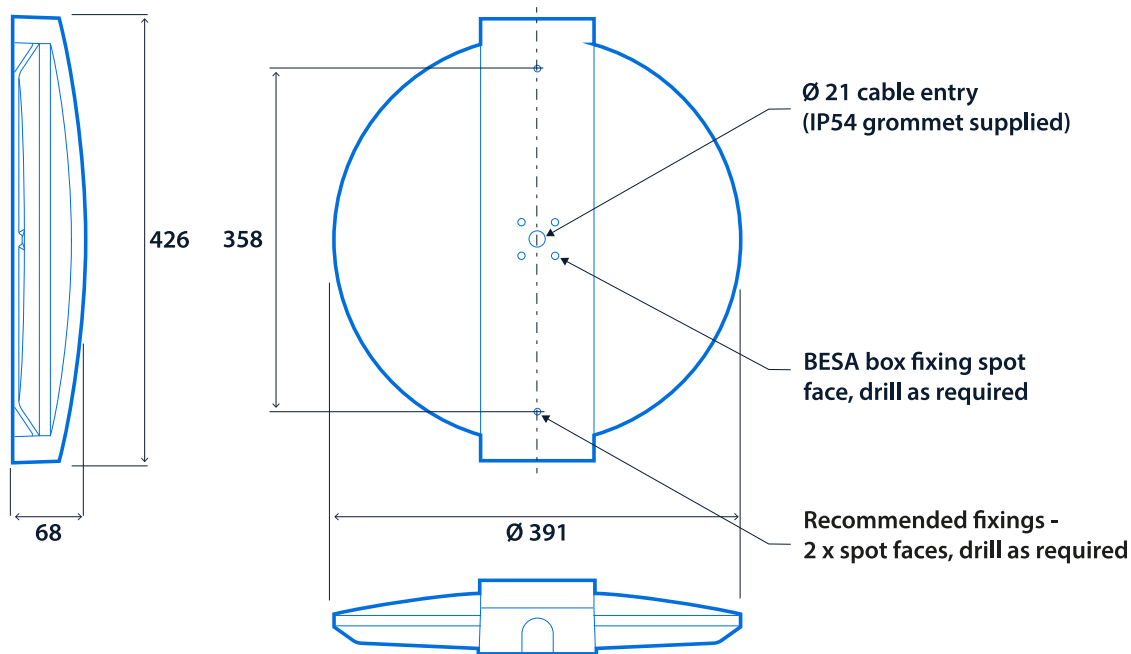

Specification

Mounting	Surface	IP rating	IP54
Impact rating	IK09	Max presence detection height	8 m

Lighting

Optic	Satin sparkle cover	Lumen output	3,050 lm
Efficacy	132.6 LL/CW		

Emergency data

Emergency lumen output	205 lm	Emergency type	Maintained
Emergency duration	3 hours	Battery specification	Nickel Metal Hydride (NiMH)

Power

LED power	20 W	Circuit power	23 W
-----------	------	---------------	------

LED characteristics

CRI	80+	Colour temperature	4000 K
Rated life (hours)	100 K - L80/B10		

Compliance

UKCA	Yes	CE	Yes
C-Tick (Aus)	Yes	Energy efficiency class	This product contains a light source of energy efficiency class B

SmartScan wireless standards compliance

Europe: EN 300 220-1 V2.4.1/ EN 301 489-3 V1.6.1. Australasia: ACMA 2014 Radio Communication Standard 2014. Thorlux Patented Wireless Technology - GB2575724

Dimensions