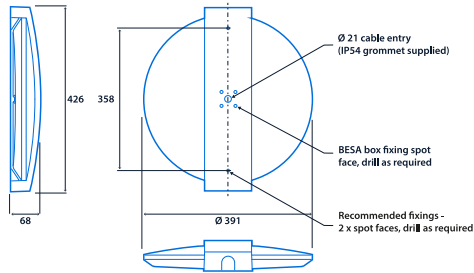

Power

LED power	20 W	Circuit power	23 W
-----------	------	---------------	------

LED characteristics

CRI	80+	Colour temperature	4000 K
Rated life (hours)	100 K - L80/B10		

Compliance

SmartScan wireless standards compliance

Europe: EN 300 220-1 V2.4.1/ EN 301 489-3 V1.6.1. Australasia: ACMA 2014 Radio Communication Standard 2014. Thorlux Patented Wireless Technology - GB2575724

Dimensions

View the range

Information is correct as of 24 Nov 2024, however must not be interpreted as a guarantee of individual product performance and/or characteristics. We reserve the right to alter specifications and designs without prior notice.