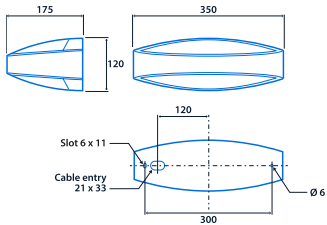

Compliance

UKCA	Yes	CE	Yes
C-Tick (Aus)	Yes		

Dimensions