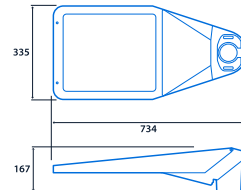

Notes: Special colours and CRI 30+ versions available on request

Specification

Mounting	Column Surface	IP rating	IP66
Impact rating	IK10	Max presence detection height	8 m

Lighting

Lumen output	13,280 lm - 18,000 lm
--------------	-----------------------

Power

LED power	88 W - 119 W
-----------	--------------

LED characteristics

CRI	70+	Colour temperature	4000 K
Rated life (hours)	100 K - L90/B10		

Compliance

NATA compliance

Certified in accordance with AS/NZS60598.1:2017 and AS/NZS60598.2.3:2015

SmartScan wireless standards compliance

Europe: EN 300 220-1 V2.4.1/ EN 301 489-3 V1.6.1. Australasia: ACMA 2014 Radio Communication Standard 2014. Thorlux Patented Wireless Technology - GB2575724

Dimensions

Pole size 60 (outreach)

Pole size 60 (pole mounted)

Pole size 76 (pole mounted)

View the range

Information is correct as of 21 Nov 2024, however must not be interpreted as a guarantee of individual product performance and/or characteristics. We reserve the right to alter specifications and designs without prior notice.