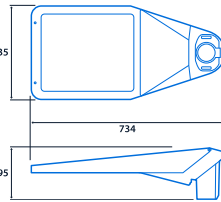

Notes: Special colours and CRI 30+ versions available on request

Specification

Mounting	Column Surface	IP rating	IP66
Impact rating	IK10	Max presence detection height	8 m

Lighting

Lumen output	13,280 lm - 18,000 lm
--------------	-----------------------

Power

LED power	88 W - 119 W
-----------	--------------

LED characteristics

CRI	70+	Colour temperature	4000 K
Rated life (hours)	100 K - L90/B10		

Compliance

NATA compliance

Certified in accordance with AS/NZS60598.1:2017 and AS/NZS60598.2.3:2015

SmartScan wireless standards compliance

Europe: EN 300 220-1 V2.4.1/ EN 301 489-3 V1.6.1. Australasia: ACMA 2014 Radio Communication Standard 2014. Thorlux Patented Wireless Technology - GB2575724

Dimensions

Pole size 60 (outreach)

Pole size 60 (pole mounted)

Pole size 76 (pole mounted)

View the range

Information is correct as of 21 Nov 2024, however must not be interpreted as a guarantee of individual product performance and/or characteristics. We reserve the right to alter specifications and designs without prior notice.