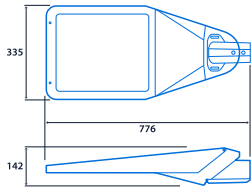

Notes: Special colours and CRI 30+ versions available on request

Specification

Mounting	Column Surface	IP rating	IP66
Impact rating	IK10	Max presence detection height	8 m

Lighting

Lumen output	13,280 lm - 18,000 lm
--------------	-----------------------

Power

LED power	88 W - 119 W
-----------	--------------

LED characteristics

CRI	70+	Colour temperature	4000 K
Rated life (hours)	100 K - L90/B10		

Compliance

NATA compliance

Certified in accordance with AS/NZS60598.1:2017 and AS/NZS60598.2.3:2015

Pole size 60 (outreach)

Pole size 60 (pole mounted)

Pole size 76 (pole mounted)

View the range

Information is correct as of 21 Nov 2024, however must not be interpreted as a guarantee of individual product performance and/or characteristics. We reserve the right to alter specifications and designs without prior notice.