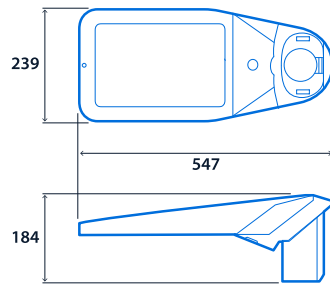

Specification

Mounting	Column Surface	IP rating	IP66
Impact rating	IK10	Max presence detection height	8 m

Lighting

Lumen output	1,540 lm - 6,945 lm	Efficacy	Up to 144.7 LL/CW
--------------	---------------------	----------	-------------------

Power

LED power	11 W - 47 W	Circuit power	13 W - 52 W
-----------	-------------	---------------	-------------

LED characteristics

CRI	70+	Colour temperature	4000 K
Rated life (hours)	100 K - L90/B10		

Compliance

Dimensions

Pole size 48/60 (bracket mounted)

Pole size 48/60 (pole mounted)

Pole size 76 (pole mounted)

View the range