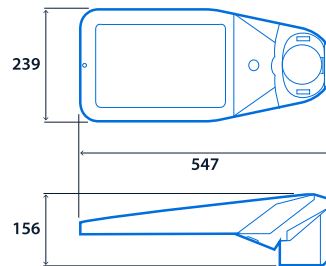

Specification

Mounting	Column Surface	IP rating	IP66
Impact rating	IK10	Max presence detection height	8 m

Lighting

Lumen output	1,540 lm - 6,945 lm	Efficacy	Up to 144.7 LL/CW
--------------	---------------------	----------	-------------------

Power

LED power	11 W - 47 W	Circuit power	13 W - 52 W
-----------	-------------	---------------	-------------

LED characteristics

CRI	70+	Colour temperature	4000 K
Rated life (hours)	100 K - L90/B10		

Compliance

Dimensions

Pole size 48/60 (bracket mounted)

Pole size 48/60 (pole mounted)

Pole size 76 (pole mounted)

View the range