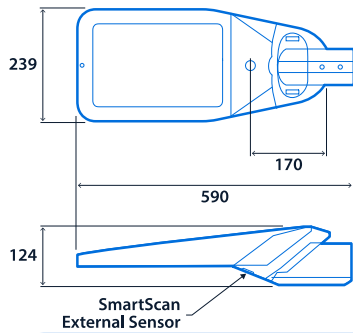

Specification

Mounting	Column Surface	IP rating	IP66
Impact rating	IK10	Max presence detection height	8 m

Lighting

Lumen output	1,540 lm - 6,945 lm	Efficacy	Up to 144.7 LL/CW
--------------	---------------------	----------	-------------------

Power

LED power	11 W - 47 W	Circuit power	13 W - 52 W
-----------	-------------	---------------	-------------

LED characteristics

CRI	70+	Colour temperature	4000 K
Rated life (hours)	100 K - L90/B10		

Compliance

Dimensions

Pole size 48/60 (bracket mounted)

Pole size 48/60 (pole mounted)

Pole size 76 (pole mounted)

View the range