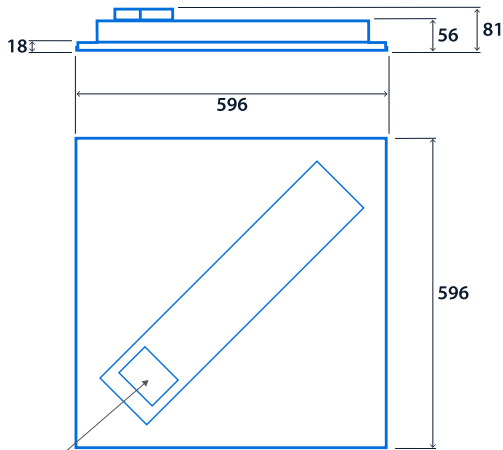

## Dimensions

600 x 600

TEE connector  
3-pole (SmartScan versions)  
6-pole (Smart and LCM versions)

1200 x 300

TEE connector  
3-pole (SmartScan versions)  
6-pole (Smart and LCM versions)