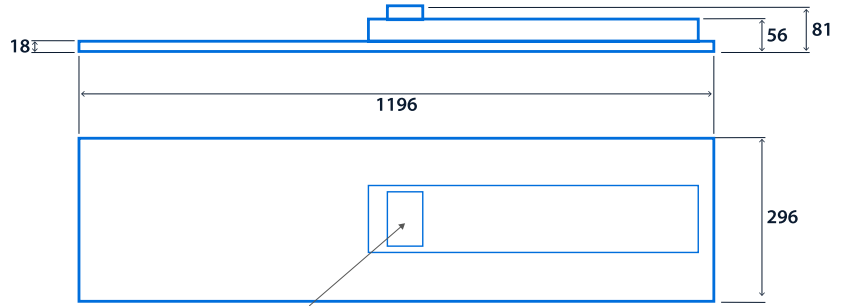

## Dimensions

600 x 600

TEE connector  
3-pole (SmartScan versions)  
6-pole (Smart and LCM versions)

1200 x 300

TEE connector  
3-pole (SmartScan versions)  
6-pole (Smart and LCM versions)