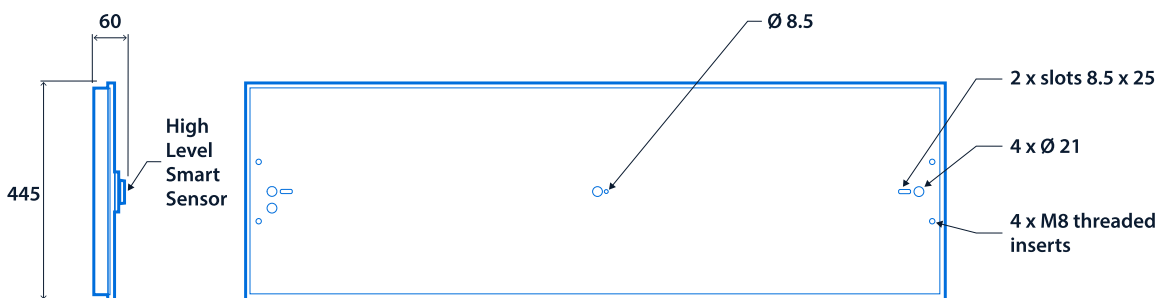

IP20

Up to 146.1 LL/CW

SMARTSCAN

LUXGUARD

Specification

Mounting	Surface	IP rating	IP20
Max presence detection height	18 m		

Lighting

Optic	Opal diffuser	Lumen output	9,540 lm - 33,450 lm
Efficacy	Up to 146.1 LL/CW		

Emergency data

Emergency lumen output	550 lm	Emergency type	Maintained
Emergency duration	3 hours	Battery specification	Nickel Metal Hydride (NiMH)

Power

LED power	65 W - 215 W	Circuit power	68 W - 229 W
-----------	--------------	---------------	--------------

LED characteristics

CRI	80+	Colour temperature	4000 K
Rated life (hours)	100 K - L70/B10		

Compliance

UKCA	Yes	CE	Yes
C-Tick (Aus)	Yes		

Dimensions

Dual line - 65/112/175W

Quad line - 190/215W

Click or scan here