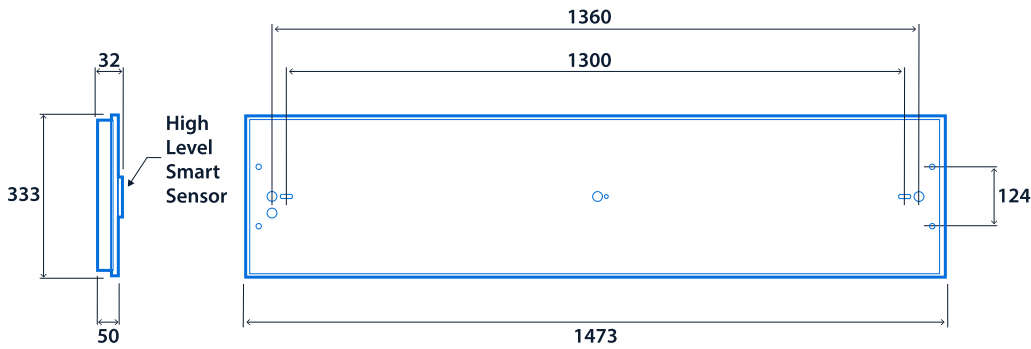

IP20

Up to 146.1 LL/CW

SMARTSCAN

LUXGUARD

Specification

Mounting	Surface	IP rating	IP20
Max presence detection height	18 m		

Lighting

Optic	Opal diffuser	Lumen output	9,540 lm - 33,450 lm
Efficacy	Up to 146.1 LL/CW		

Emergency data

Emergency lumen output	550 lm	Emergency type	Maintained
Emergency duration	3 hours	Battery specification	Nickel Metal Hydride (NiMH)

Power

LED power	65 W - 215 W	Circuit power	68 W - 229 W
-----------	--------------	---------------	--------------

LED characteristics

CRI	80+	Colour temperature	4000 K
Rated life (hours)	100 K - L70/B10		

Compliance

UKCA	Yes	CE	Yes
C-Tick (Aus)	Yes		

Dimensions

Dual line - 65/112/175W

Quad line - 190/215W

Click or scan here