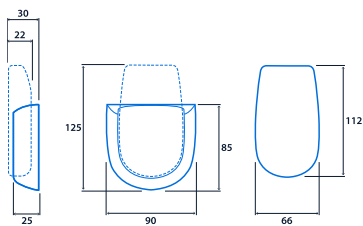

Dimensions