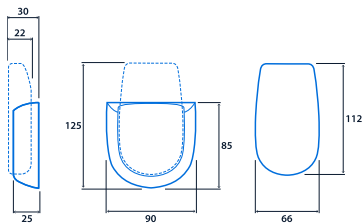

Dimensions