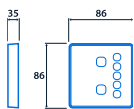

Dimensions

View the range