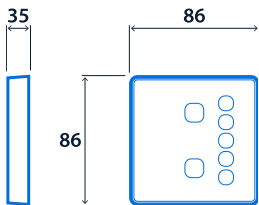

## Wireless manual dimming of SmartScan luminaires

Impact resistant manual scene control for SmartScan luminaires. 5 buttons providing On (Eco), Off and 5 fixed dimming levels.

- 7 buttons providing On (Eco), Off and 5 fixed dimming levels
- Mains (230 V) or battery powered versions available
- Communicates wirelessly with SmartScan luminaires
- Mains versions have additional wireless connectivity allowing control from the SmartScan App (iOS and Android)
- Requires a 35 mm deep single-gang back box (mains version only)
- Battery version is supplied complete with batteries and self-adhesive tape and can be mounted directly to the wall
- Multiple touch plates can be used to provide multi-point control
- Programmable using the SmartScan programmer

## Dimensions