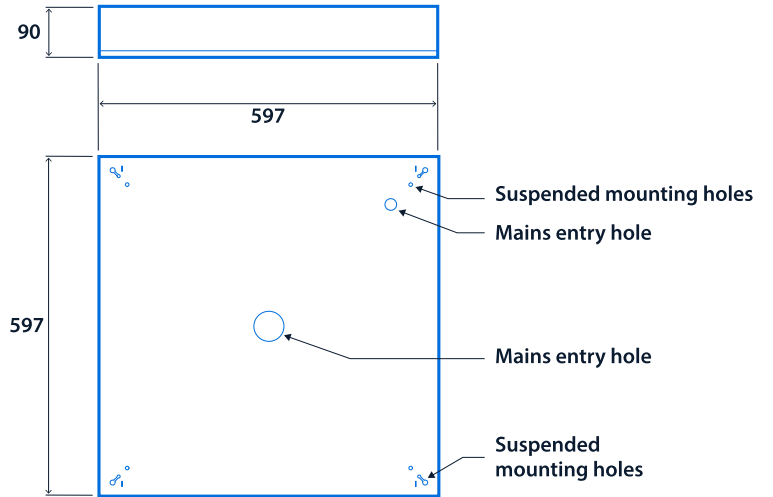

Compliance

UKCA	Yes	CE	Yes
C-Tick (Aus)	Yes	Thermoplastic rating	TP(a)

Dimensions

Recessed version 600 x 600

3-pole TEE (SmartScan versions)
Fast-Fix wiring enclosure (Non-dimming and DALI versions)

Surface/Suspended version 600 x 600

Recessed version 1200 x 300

3-pole TEE (SmartScan versions)
Fast-Fix wiring enclosure (Non-dimming and DALI versions)

Click or scan here
View SkyPro variants using
our online filtering tool

Information is correct as of 12 Mar 2025, however must not be interpreted as a guarantee of individual product performance and/or characteristics. We reserve the right to alter specifications and designs without prior notice.