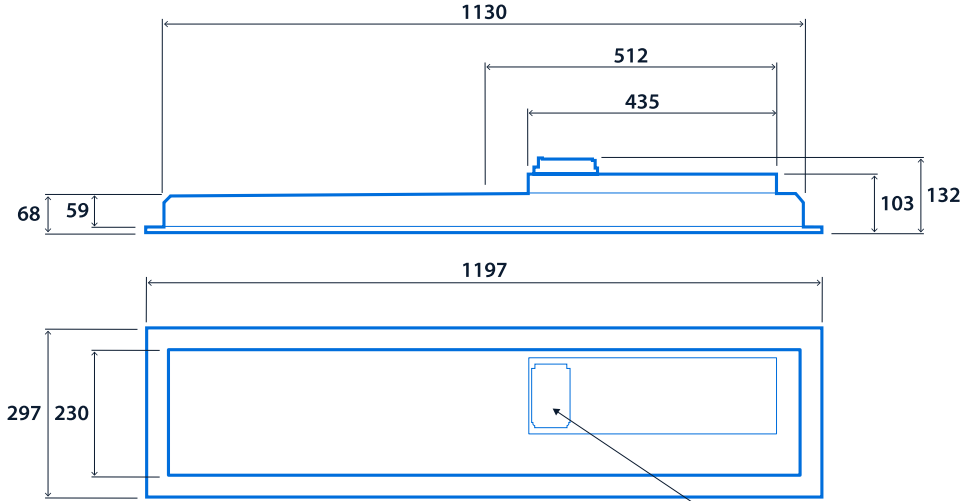

Up to IP54 (IP20 above ceiling)
Up to IK09
Up to 150.3 LL/CW
SMARTSCAN
LUXGUARD
TM66 circularity score 2.7

Specification

Mounting	Recessed Surface Suspended	IP rating	Up to IP54 (IP20 above ceiling)
Impact rating	Up to IK09	Nominal size	600 x 600 mm 1200 x 300 mm

Power

LED power	15 W - 34 W	Circuit power	18 W - 38 W
-----------	--------------------	---------------	--------------------

LED characteristics

CRI	80+	Colour temperature	4000 K
Rated life (hours)	Up to 100 K - L90/B10		

Compliance

UKCA	Yes	CE	Yes
C-Tick (Aus)	Yes	Thermoplastic rating	TP(a)

Dimensions

Recessed version 600 x 600

3-pole TEE (SmartScan versions)
Fast-Fix wiring enclosure (Non-dimming and DALI versions)

Surface/Suspended version 600 x 600

Recessed version 1200 x 300

3-pole TEE (SmartScan versions)
Fast-Fix wiring enclosure (Non-dimming and DALI versions)

Click or scan here
View SkyPro variants using
our online filtering tool

Information is correct as of 12 Mar 2025, however must not be interpreted as a guarantee of individual product performance and/or characteristics. We reserve the right to alter specifications and designs without prior notice.