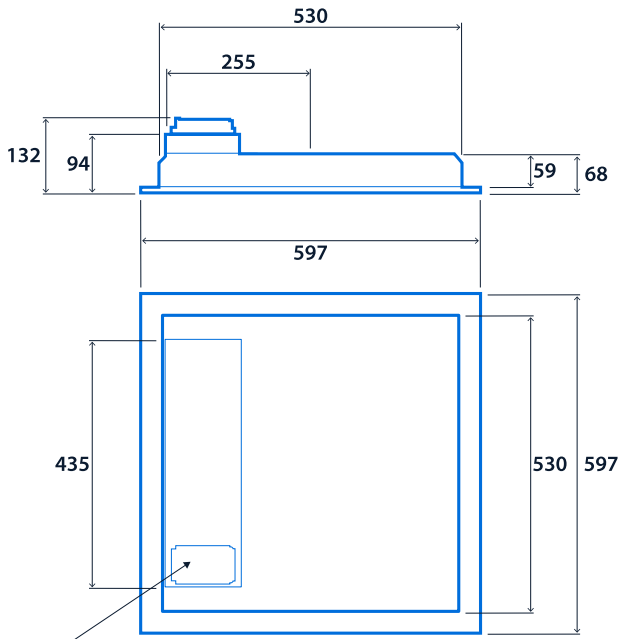

Up to IP54 (IP20 above ceiling)
Up to IK09
Up to 150.3 LL/CW
SMARTSCAN
LUXGUARD
TM66 circularity score 2.7

Specification

Mounting	Recessed Surface Suspended	IP rating	Up to IP54 (IP20 above ceiling)
Impact rating	Up to IK09	Nominal size	600 x 600 mm 1200 x 300 mm

Power

LED power	15 W - 34 W	Circuit power	18 W - 38 W
-----------	--------------------	---------------	--------------------

LED characteristics

CRI	80+	Colour temperature	4000 K
Rated life (hours)	Up to 100 K - L90/B10		

Compliance

UKCA	Yes	CE	Yes
C-Tick (Aus)	Yes	Thermoplastic rating	TP(a)

Dimensions

Recessed version 600 x 600

3-pole TEE (SmartScan versions)
Fast-Fix wiring enclosure (Non-dimming and DALI versions)

Surface/Suspended version 600 x 600

Recessed version 1200 x 300

3-pole TEE (SmartScan versions)
Fast-Fix wiring enclosure (Non-dimming and DALI versions)

Click or scan here
View SkyPro variants using
our online filtering tool

Information is correct as of 12 Mar 2025, however must not be interpreted as a guarantee of individual product performance and/or characteristics. We reserve the right to alter specifications and designs without prior notice.