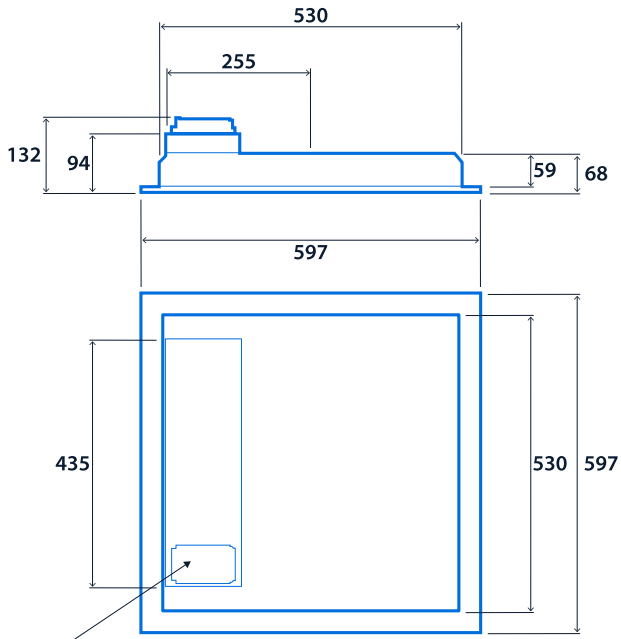

### Power

LED power	<b>15 W - 34 W</b>	Circuit power	<b>18 W - 38 W</b>
-----------	--------------------	---------------	--------------------

---

### Compliance

UKCA	<b>Yes</b>	CE	<b>Yes</b>
C-Tick (Aus)	<b>Yes</b>	Thermoplastic rating	<b>TP(a)</b>

Dimensions

Recessed version 600 x 600

3-pole TEE (SmartScan versions)  
Fast-Fix wiring enclosure (Non-dimming and DALI versions)