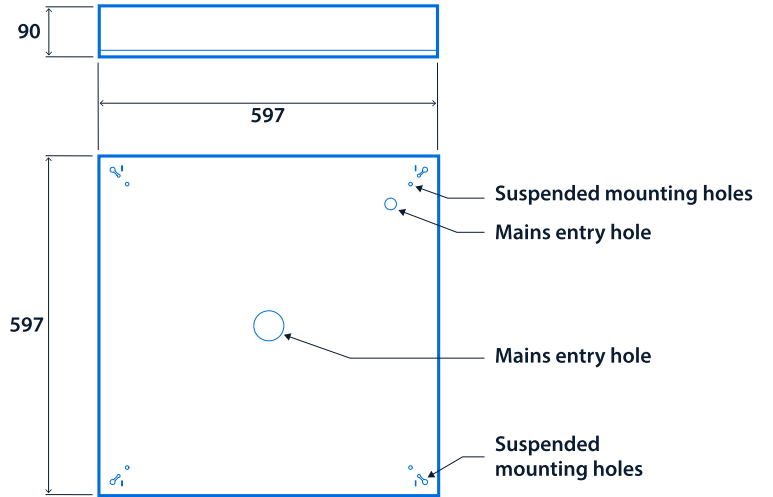

### Compliance

UKCA	<b>Yes</b>	CE	<b>Yes</b>
C-Tick (Aus)	<b>Yes</b>	Thermoplastic rating	<b>TP(a)</b>

Dimensions

Recessed version 600 x 600

3-pole TEE (SmartScan versions)  
Fast-Fix wiring enclosure (Non-dimming and DALI versions)

Surface/Suspended version 600 x 600

Recessed version 1200 x 300

3-pole TEE (SmartScan versions)  
Fast-Fix wiring enclosure (Non-dimming and DALI versions)

**Click or scan here**  
View SkyGlo variants using  
our online filtering tool