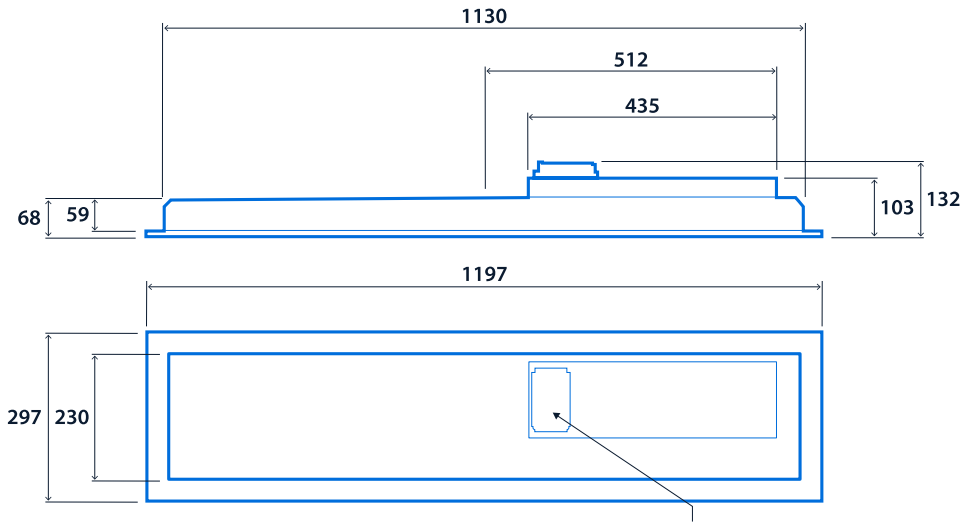

### Compliance

UKCA	<b>Yes</b>	CE	<b>Yes</b>
C-Tick (Aus)	<b>Yes</b>	Thermoplastic rating	<b>TP(a)</b>

Dimensions

Recessed version 600 x 600

3-pole TEE (SmartScan versions)  
Fast-Fix wiring enclosure (Non-dimming and DALI versions)

Surface/Suspended version 600 x 600

Recessed version 1200 x 300

3-pole TEE (SmartScan versions)  
Fast-Fix wiring enclosure (Non-dimming and DALI versions)

**Click or scan here**  
View SkyGlo variants using  
our online filtering tool