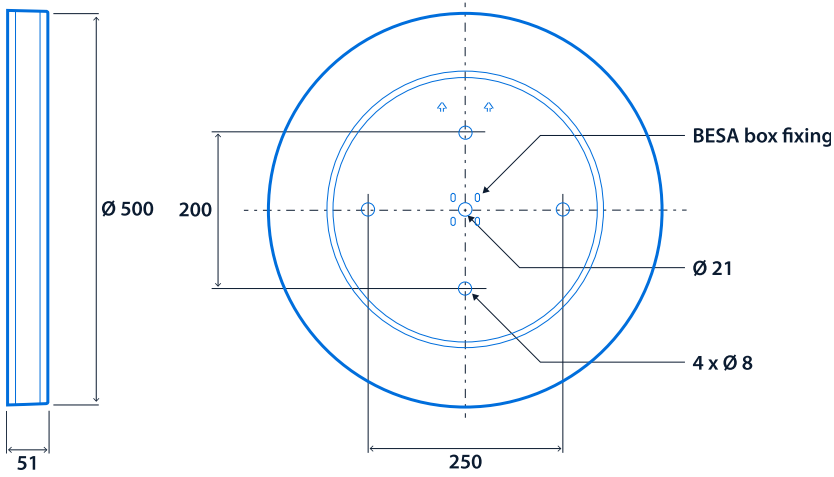

LED characteristics

CRI	80+	Colour temperature	4000 K
Rated life (hours)	90 K - L80/B10		

Compliance

UKCA	Yes	CE	Yes
C-Tick (Aus)	Yes		

Dimensions