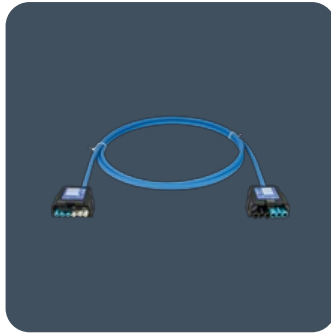

Lighting Cable Management

Click or scan here
View Lighting Cable
Management variants using
our online filtering tool