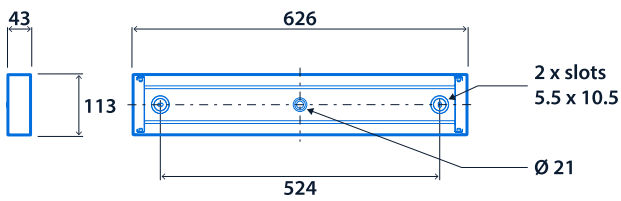

IP40

IK10

Up to 130 LL/CW

SMARTSCAN

LUXGUARD

Specification

Mounting	Surface	IP rating	IP40
Impact rating	IK10	Max presence detection height	8 m

Lighting

Power

LED power	10 W - 20 W	Circuit power	12 W - 22 W
-----------	-------------	---------------	-------------

LED characteristics

CRI	80+	Colour temperature	4000 K
Rated life (hours)	67 K - L80/B10		

Compliance

UKCA	Yes	CE	Yes
C-Tick (Aus)	Yes		

Dimensions

Click or scan here
View Kast variants using our
online filtering tool

Information is correct as of 12 Mar 2025, however must not be interpreted as a guarantee of individual product performance and/or characteristics. We reserve the right to alter specifications and designs without prior notice.