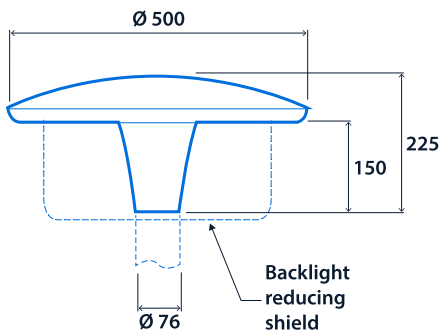

Compliance

UKCA	Yes	CE	Yes
C-Tick (Aus)	Yes		

Dimensions

Click or scan here
View Juno B variants using
our online filtering tool