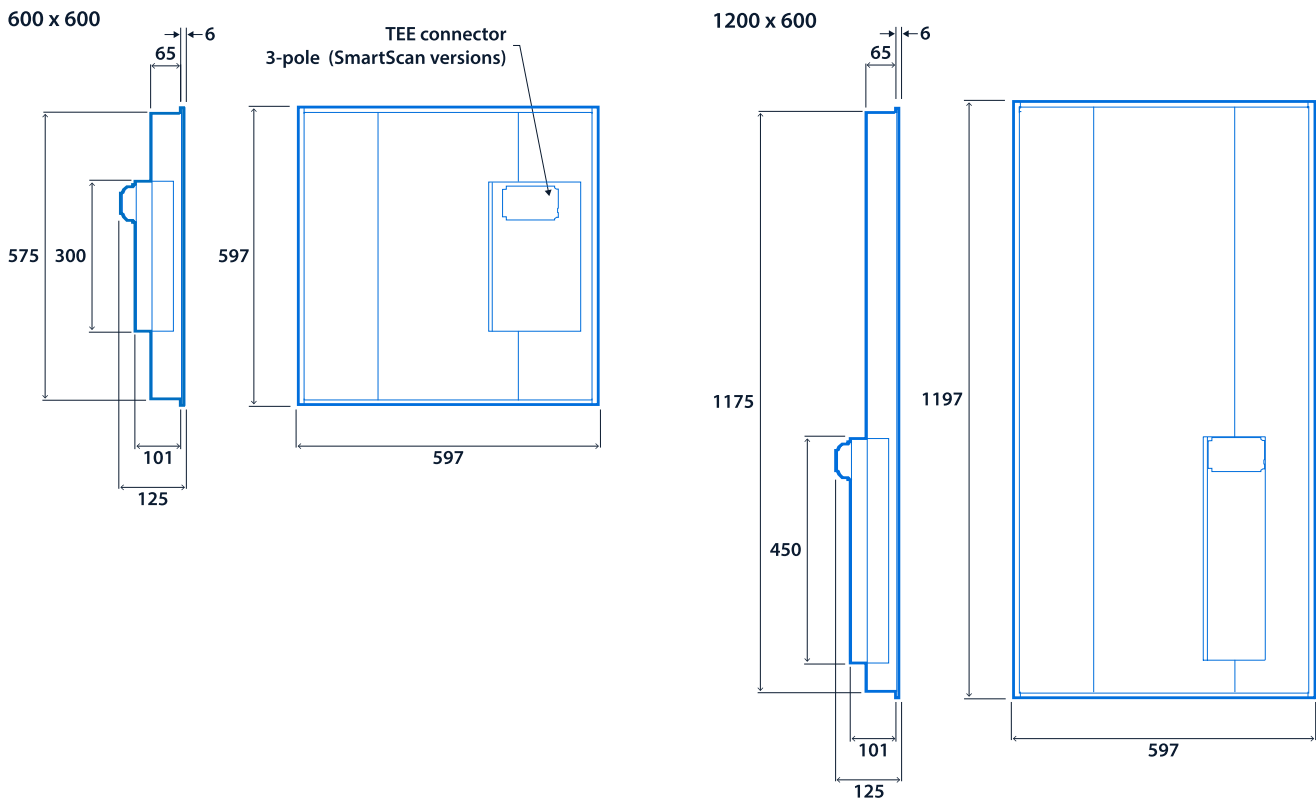

## Specification

Mounting	Recessed	IP rating	IP40 (IP20 above ceiling)
Nominal size	600 x 600 mm 1200 x 600 mm	Max presence detection height	8 m

## Emergency data

Emergency lumen output	380 lm - 560 lm	Emergency type	Maintained
Emergency duration	3 hours	Battery specification	Nickel Metal Hydride (NiMH)

## Power

LED power	16 W - 60 W	Circuit power	19 W - 67 W
-----------	-------------	---------------	-------------

## Dimensions