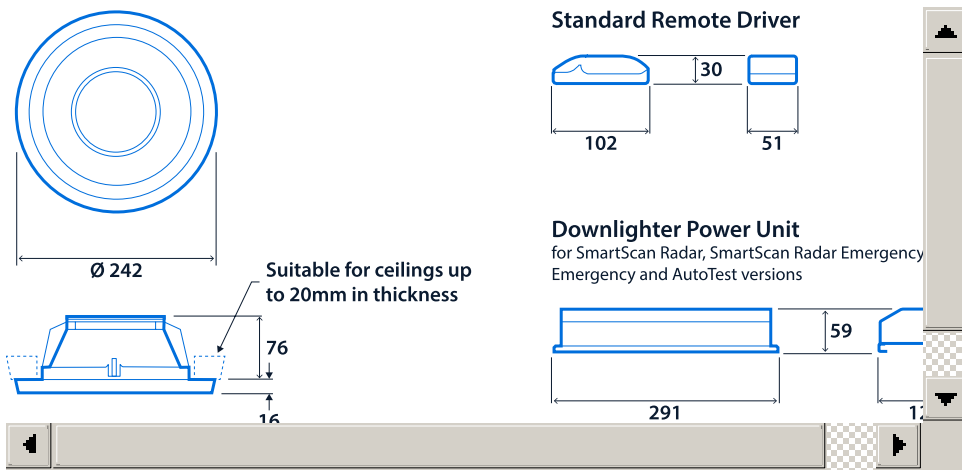

IP65 (IP20 above ceiling)
IK10
Up to 106.5 LL/CW
SMARTSCAN
LUXGUARD

Specification

Mounting	Recessed	IP rating	IP65 (IP20 above ceiling)
Impact rating	IK10		

Lighting

Optic	Clear cover Satin cover	Lumen output	835 lm - 1,940 lm
Efficacy	Up to 106.5 LL/CW		

Emergency data

Emergency lumen output	260 lm - 330 lm	Emergency type	Maintained
Emergency duration	3 hours	Battery specification	Nickel Metal Hydride (NiMH)

Power

LED power	8 W - 16 W	Circuit power	10 W - 19 W
-----------	------------	---------------	-------------

LED characteristics

CRI	80+	Colour temperature	4000 K
Rated life (hours)	63 K - L80/B10		

Compliance

UKCA	Yes	CE	Yes
C-Tick (Aus)	Yes		

Dimensions

Click or scan here

View G3 AL variants using our
online filtering tool