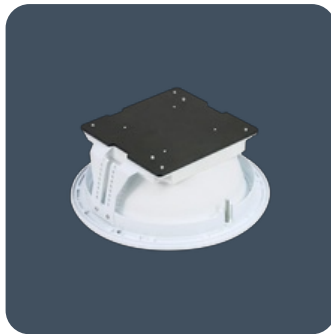

LED characteristics

CRI	80+	Colour temperature	4000 K
Rated life (hours)	63 K - L80/B10		

Compliance

UKCA	Yes	CE	Yes
C-Tick (Aus)	Yes		

Dimensions