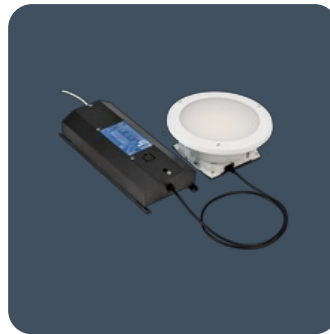

LED characteristics

CRI	80+	Colour temperature	4000 K
Rated life (hours)	63 K - L80/B10		

Compliance

UKCA	Yes	CE	Yes
C-Tick (Aus)	Yes		

Dimensions