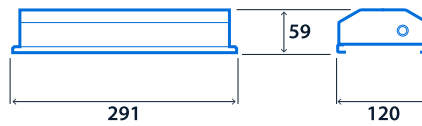

Downlighter Power Unit

for SmartScan Radar, SmartScan Radar Emergency, Emergency and AutoTest versions