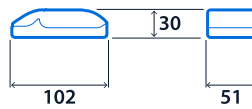

Standard Remote Driver