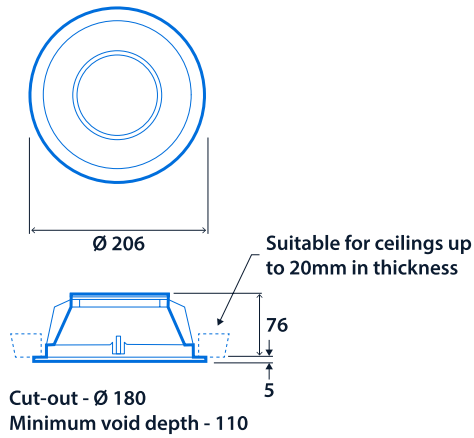

LED characteristics

CRI	80+	Colour temperature	3000 K 4000 K
Rated life (hours)	100 K - L80/B10		

Compliance

UKCA	Yes	CE	Yes
C-Tick (Aus)	Yes		

Dimensions

Standard Remote Driver

Downlighter Power Unit

for SmartScan Radar, SmartScan Radar Emergency, Emergency and AutoTest versions