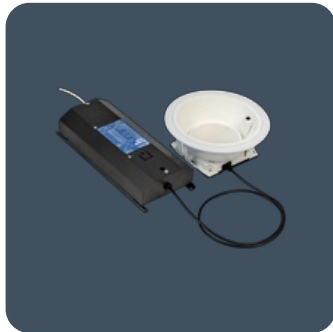

Circular LED recessed downlighters

Recessed luminaires with injection moulded reflector finished white. Open reflector, IP40, impact rated and IP65 versions available alongside decorative drop glass versions.

Applications: Offices, corridors, reception areas, toilets and retail.

- Toughened/safety drop glass attachments provide a measure of light on the ceiling
- Optional reinforcing board with centre cut aperture
- Supplied with remote gear unit fitted with 2 m supply lead
- SmartScan Radar versions fitted with TEE connector for LCM wiring
- CRI 90 option available to special order
- SmartScan wireless technology removes the need for control cabling. Ideal for retro-fit

Up to IP65 (IP20 above ceiling)

IK10

Up to 121.5 LL/CW

 SMARTSCAN

 LUXGUARD

Specification

Mounting	Recessed	IP rating	Up to IP65 (IP20 above ceiling)
Impact rating	IK10		

Lighting

Frosted inner drop glass

Light green tinted halo

IK10 polycarbonate

IP65 clear glass

IP65 frosted glass

IP65 / IK10 clear polycarbonate

Click or scan here
View G3 variants using our
online filtering tool

Information is correct as of 12 Mar 2025, however must not be interpreted as a guarantee of individual product performance and/or characteristics. We reserve the right to alter specifications and designs without prior notice.