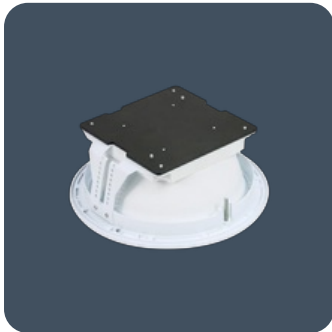

Circular LED recessed downlighters

Recessed luminaires with injection moulded reflector finished white. Open reflector, IP40, impact rated and IP65 versions available alongside decorative drop glass versions.

Applications: Offices, corridors, reception areas, toilets and retail.

- Toughened/safety drop glass attachments provide a measure of light on the ceiling
- Optional reinforcing board with centre cut aperture
- Supplied with remote gear unit fitted with 2 m supply lead
- SmartScan Radar versions fitted with TEE connector for LCM wiring
- CRI 90 option available to special order
- SmartScan wireless technology removes the need for control cabling. Ideal for retro-fit

Up to IP65 (IP20 above ceiling)

IK10

Up to 121.5 LL/CW

 SMARTSCAN

 LUXGUARD

Specification

Mounting	Recessed	IP rating	Up to IP65 (IP20 above ceiling)
Impact rating	IK10		

Lighting

Frosted inner drop glass

Light green tinted halo

IK10 polycarbonate

IP65 clear glass

IP65 frosted glass

IP65 / IK10 clear polycarbonate

Click or scan here
View G3 variants using our
online filtering tool

Information is correct as of 12 Mar 2025, however must not be interpreted as a guarantee of individual product performance and/or characteristics. We reserve the right to alter specifications and designs without prior notice.