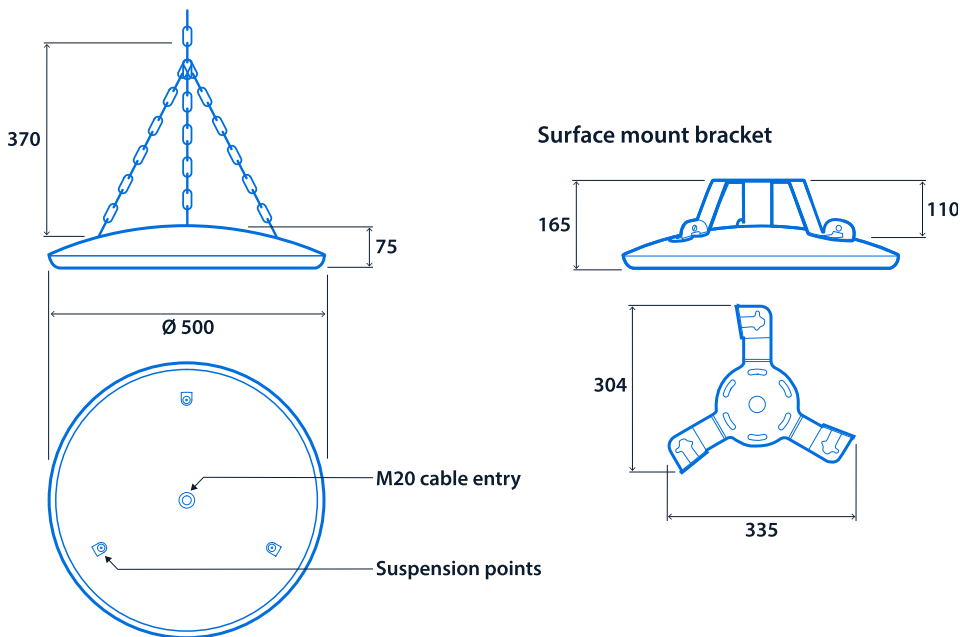

LED characteristics

CRI	80+	Colour temperature	4000 K
Rated life (hours)	100 K - L70/B10		

Compliance

UKCA	Yes	CE	Yes
C-Tick (Aus)	Yes	D Mark	Yes
Food production standards	BRC HACCP IFS		

Dimensions