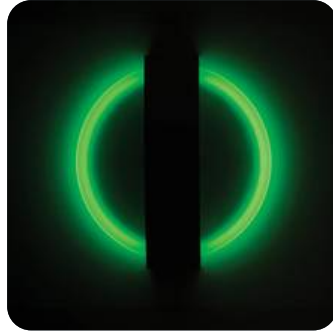

Clara 360

Click or scan here
View Clara 360 variants using
our online filtering tool