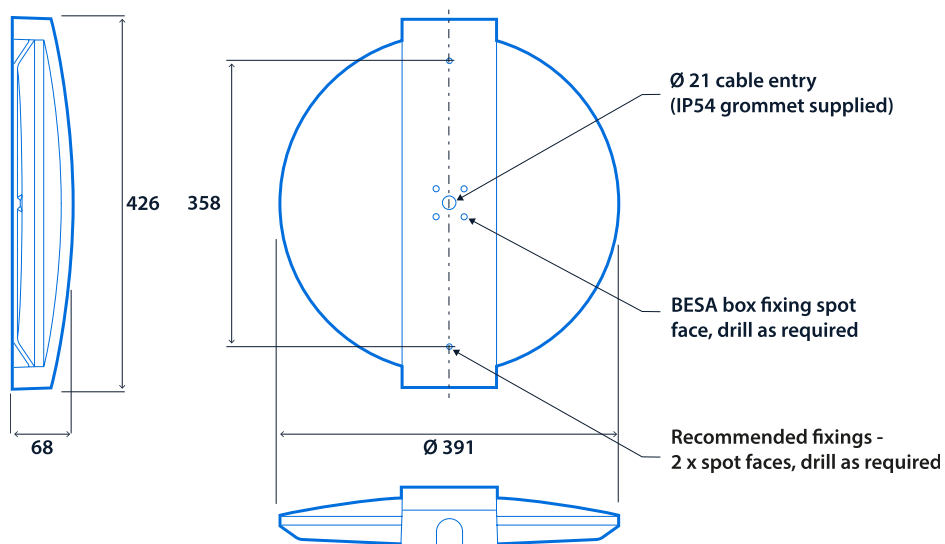

IP54

IK09

132.6 LL/CW

Specification

Mounting	Surface	IP rating	IP54
Impact rating	IK09	Max presence detection height	8 m

Lighting

Optic	Satin sparkle cover	Lumen output	3,050 lm
Efficacy	132.6 LL/CW		

Emergency data

Emergency lumen output	205 lm	Emergency type	Maintained
Emergency duration	3 hours	Battery specification	Nickel Metal Hydride (NiMH)

Power

LED power	20 W	Circuit power	23 W
-----------	------	---------------	------

LED characteristics

CRI	80+	Colour temperature	4000 K
Rated life (hours)	100 K - L80/B10		

Compliance

UKCA	Yes	CE	Yes
C-Tick (Aus)	Yes		

Dimensions

Clara 360

Click or scan here
View Clara 360 variants using
our online filtering tool